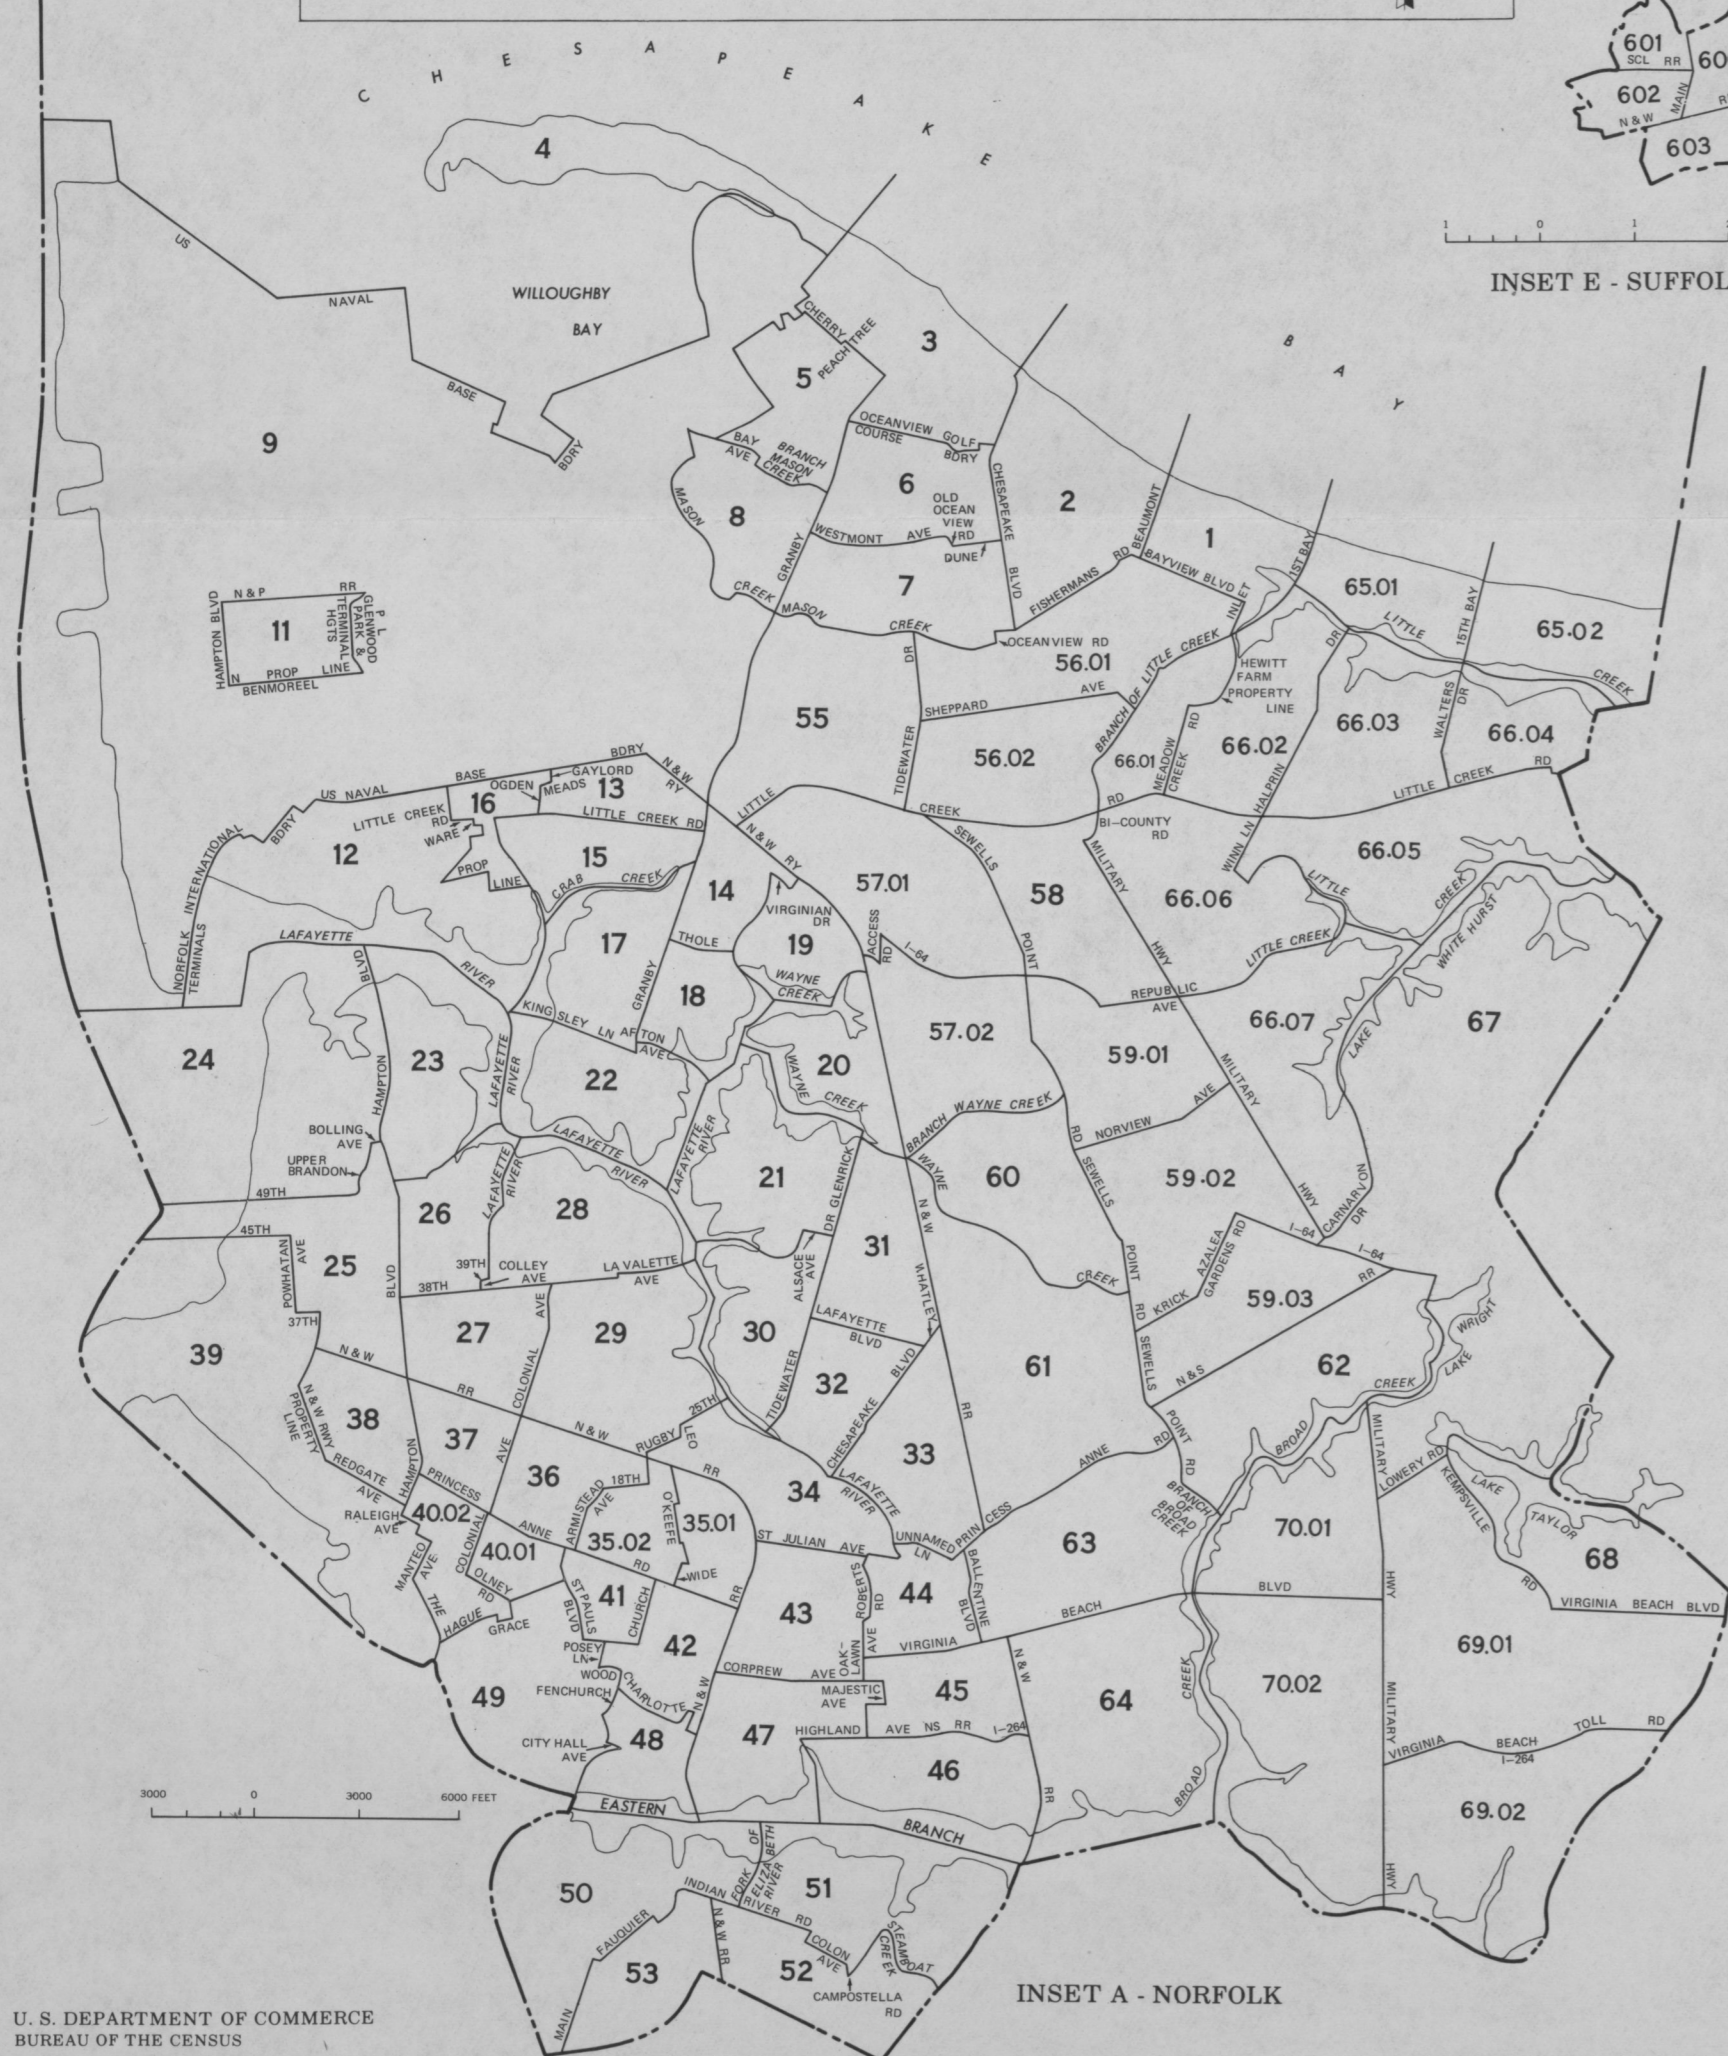

CENSUS TRACTS IN THE NORFOLK-PORTSMOUTH, VA. SMSA AND ADJACENT AREA

C3.223/11:
970/148

DOCUMENTS
LIBRARY