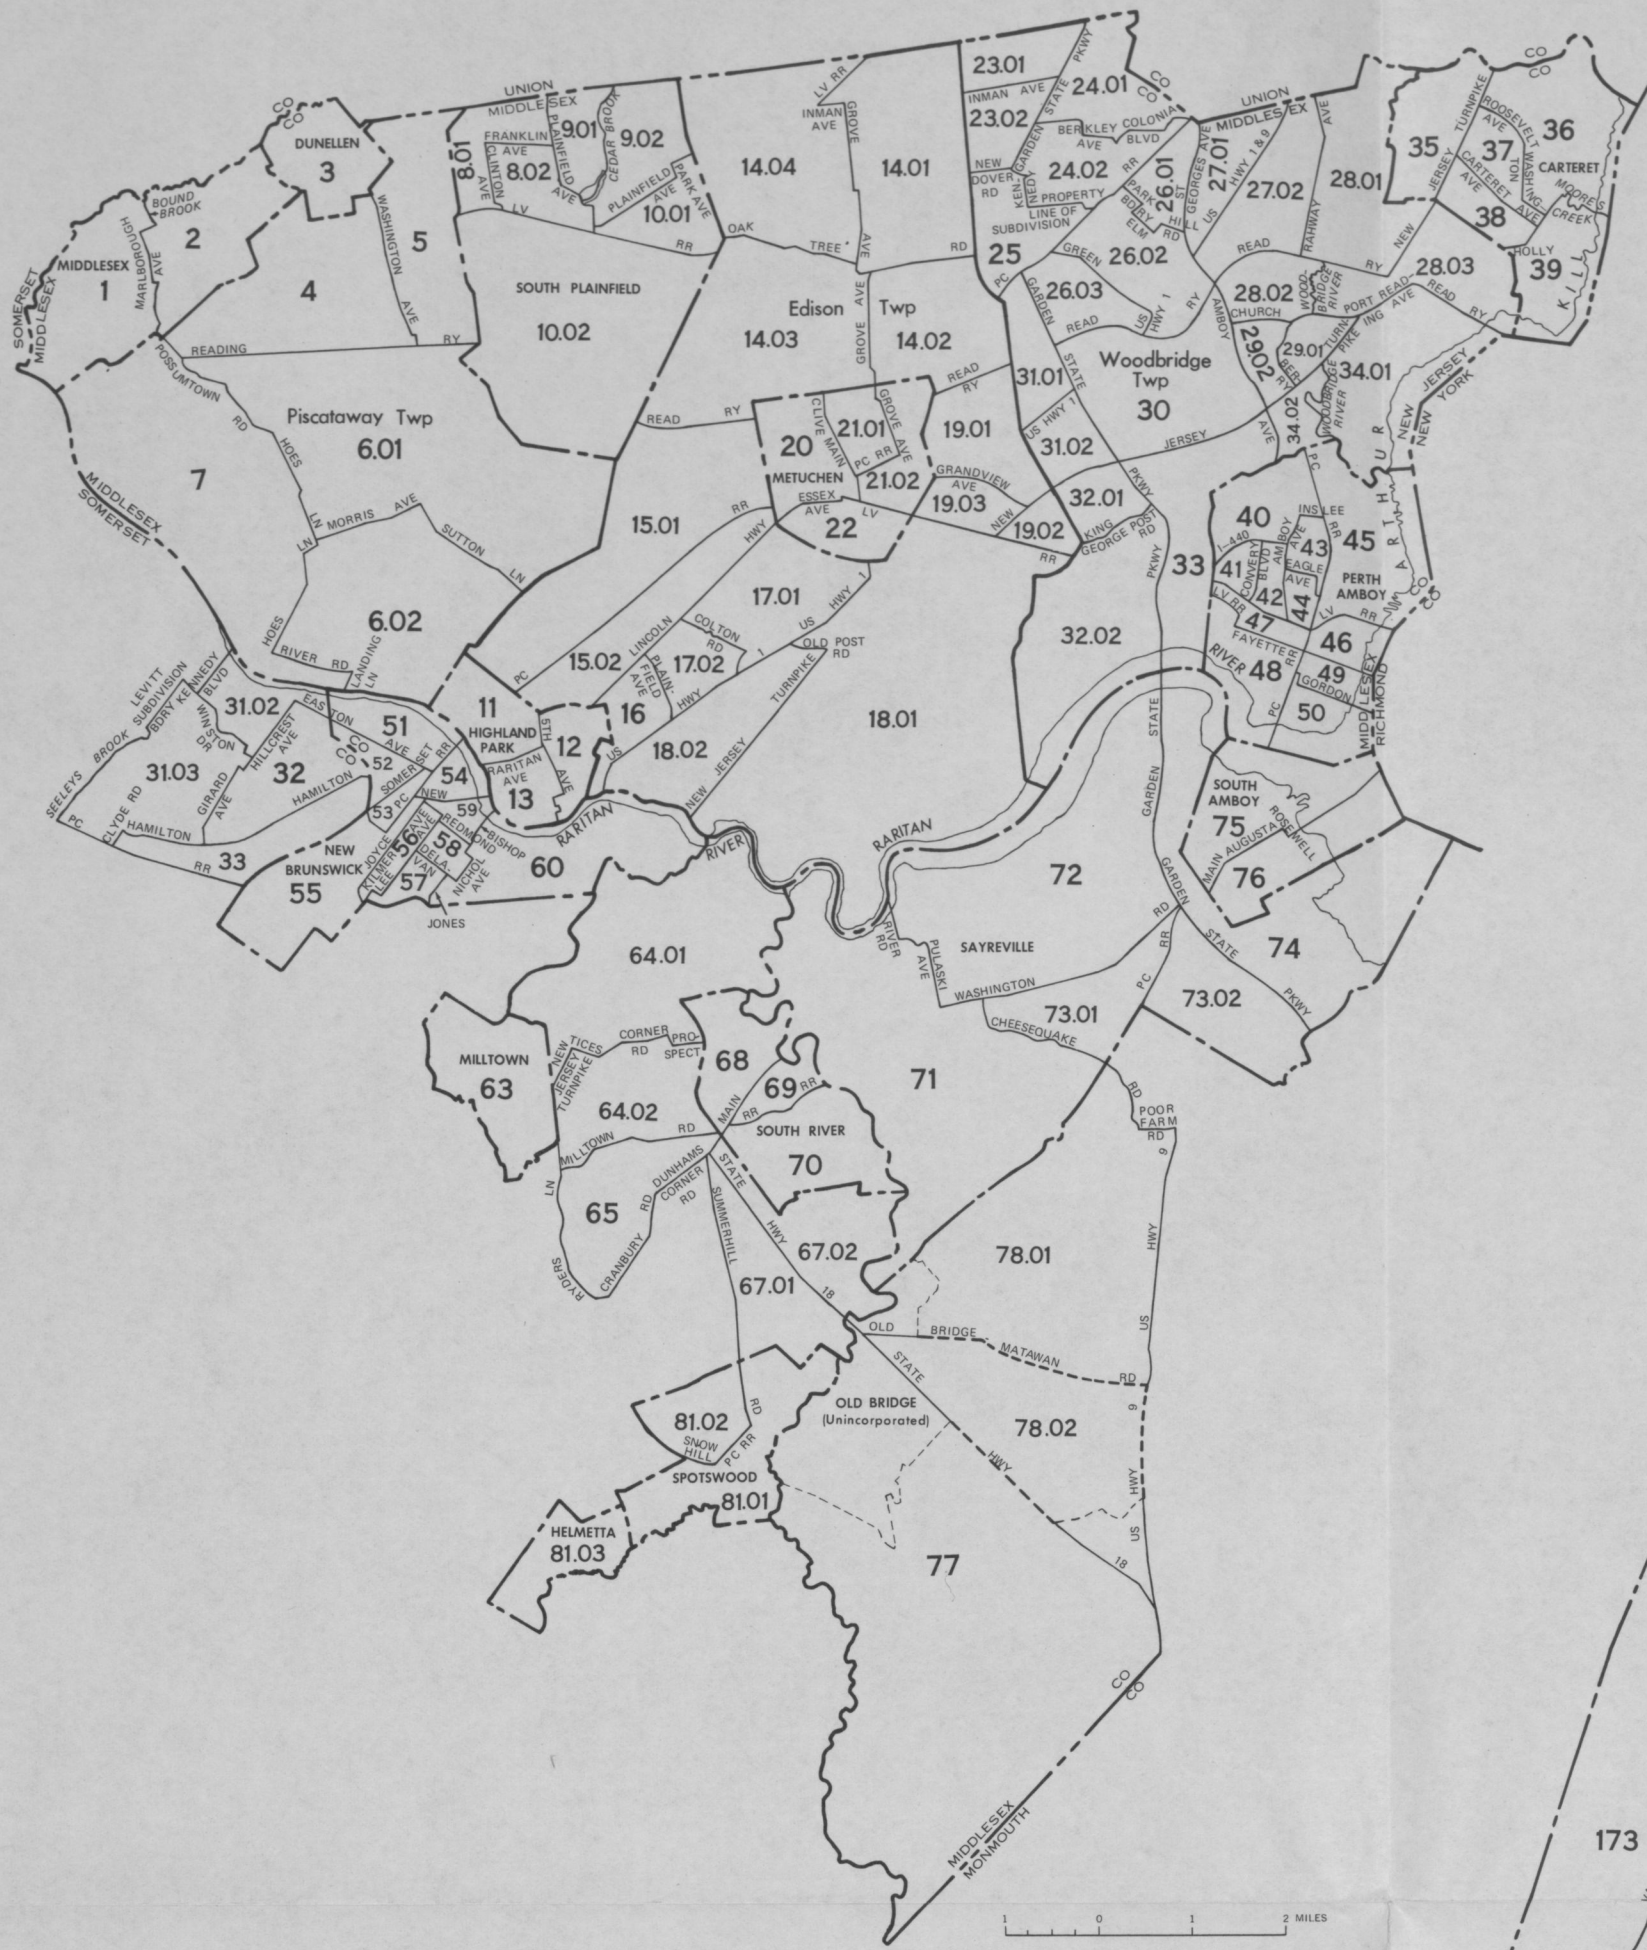

INSET G - SOMERVILLE AND VICINITY

INSET E - PLAINFIELD AND VICINITY

MICHIGAN STATE UNIVERSITY LIBRARY DOCUMENTS

03.223/11:
970/146
1 of 3

CENSUS TRACTS IN THE NEWARK, N.J. SMSA AND ADJACENT AREA

INSET C - MORRISTOWN AND VICINITY

DOCUMENTS
 NEWARK STATE UNIVERSITY LIBRARY

CENSUS TRACTS IN THE NEWARK, N.J. SMSA AND ADJACENT AREA

INSET F - NEW BRUNSWICK AND VICINITY

INSET B - ELIZABETH AND VICINITY

C3.223/11:
970/146
303

DOCUMENTS
NEW JERSEY STATE UNIVERSITY
LIBRARY