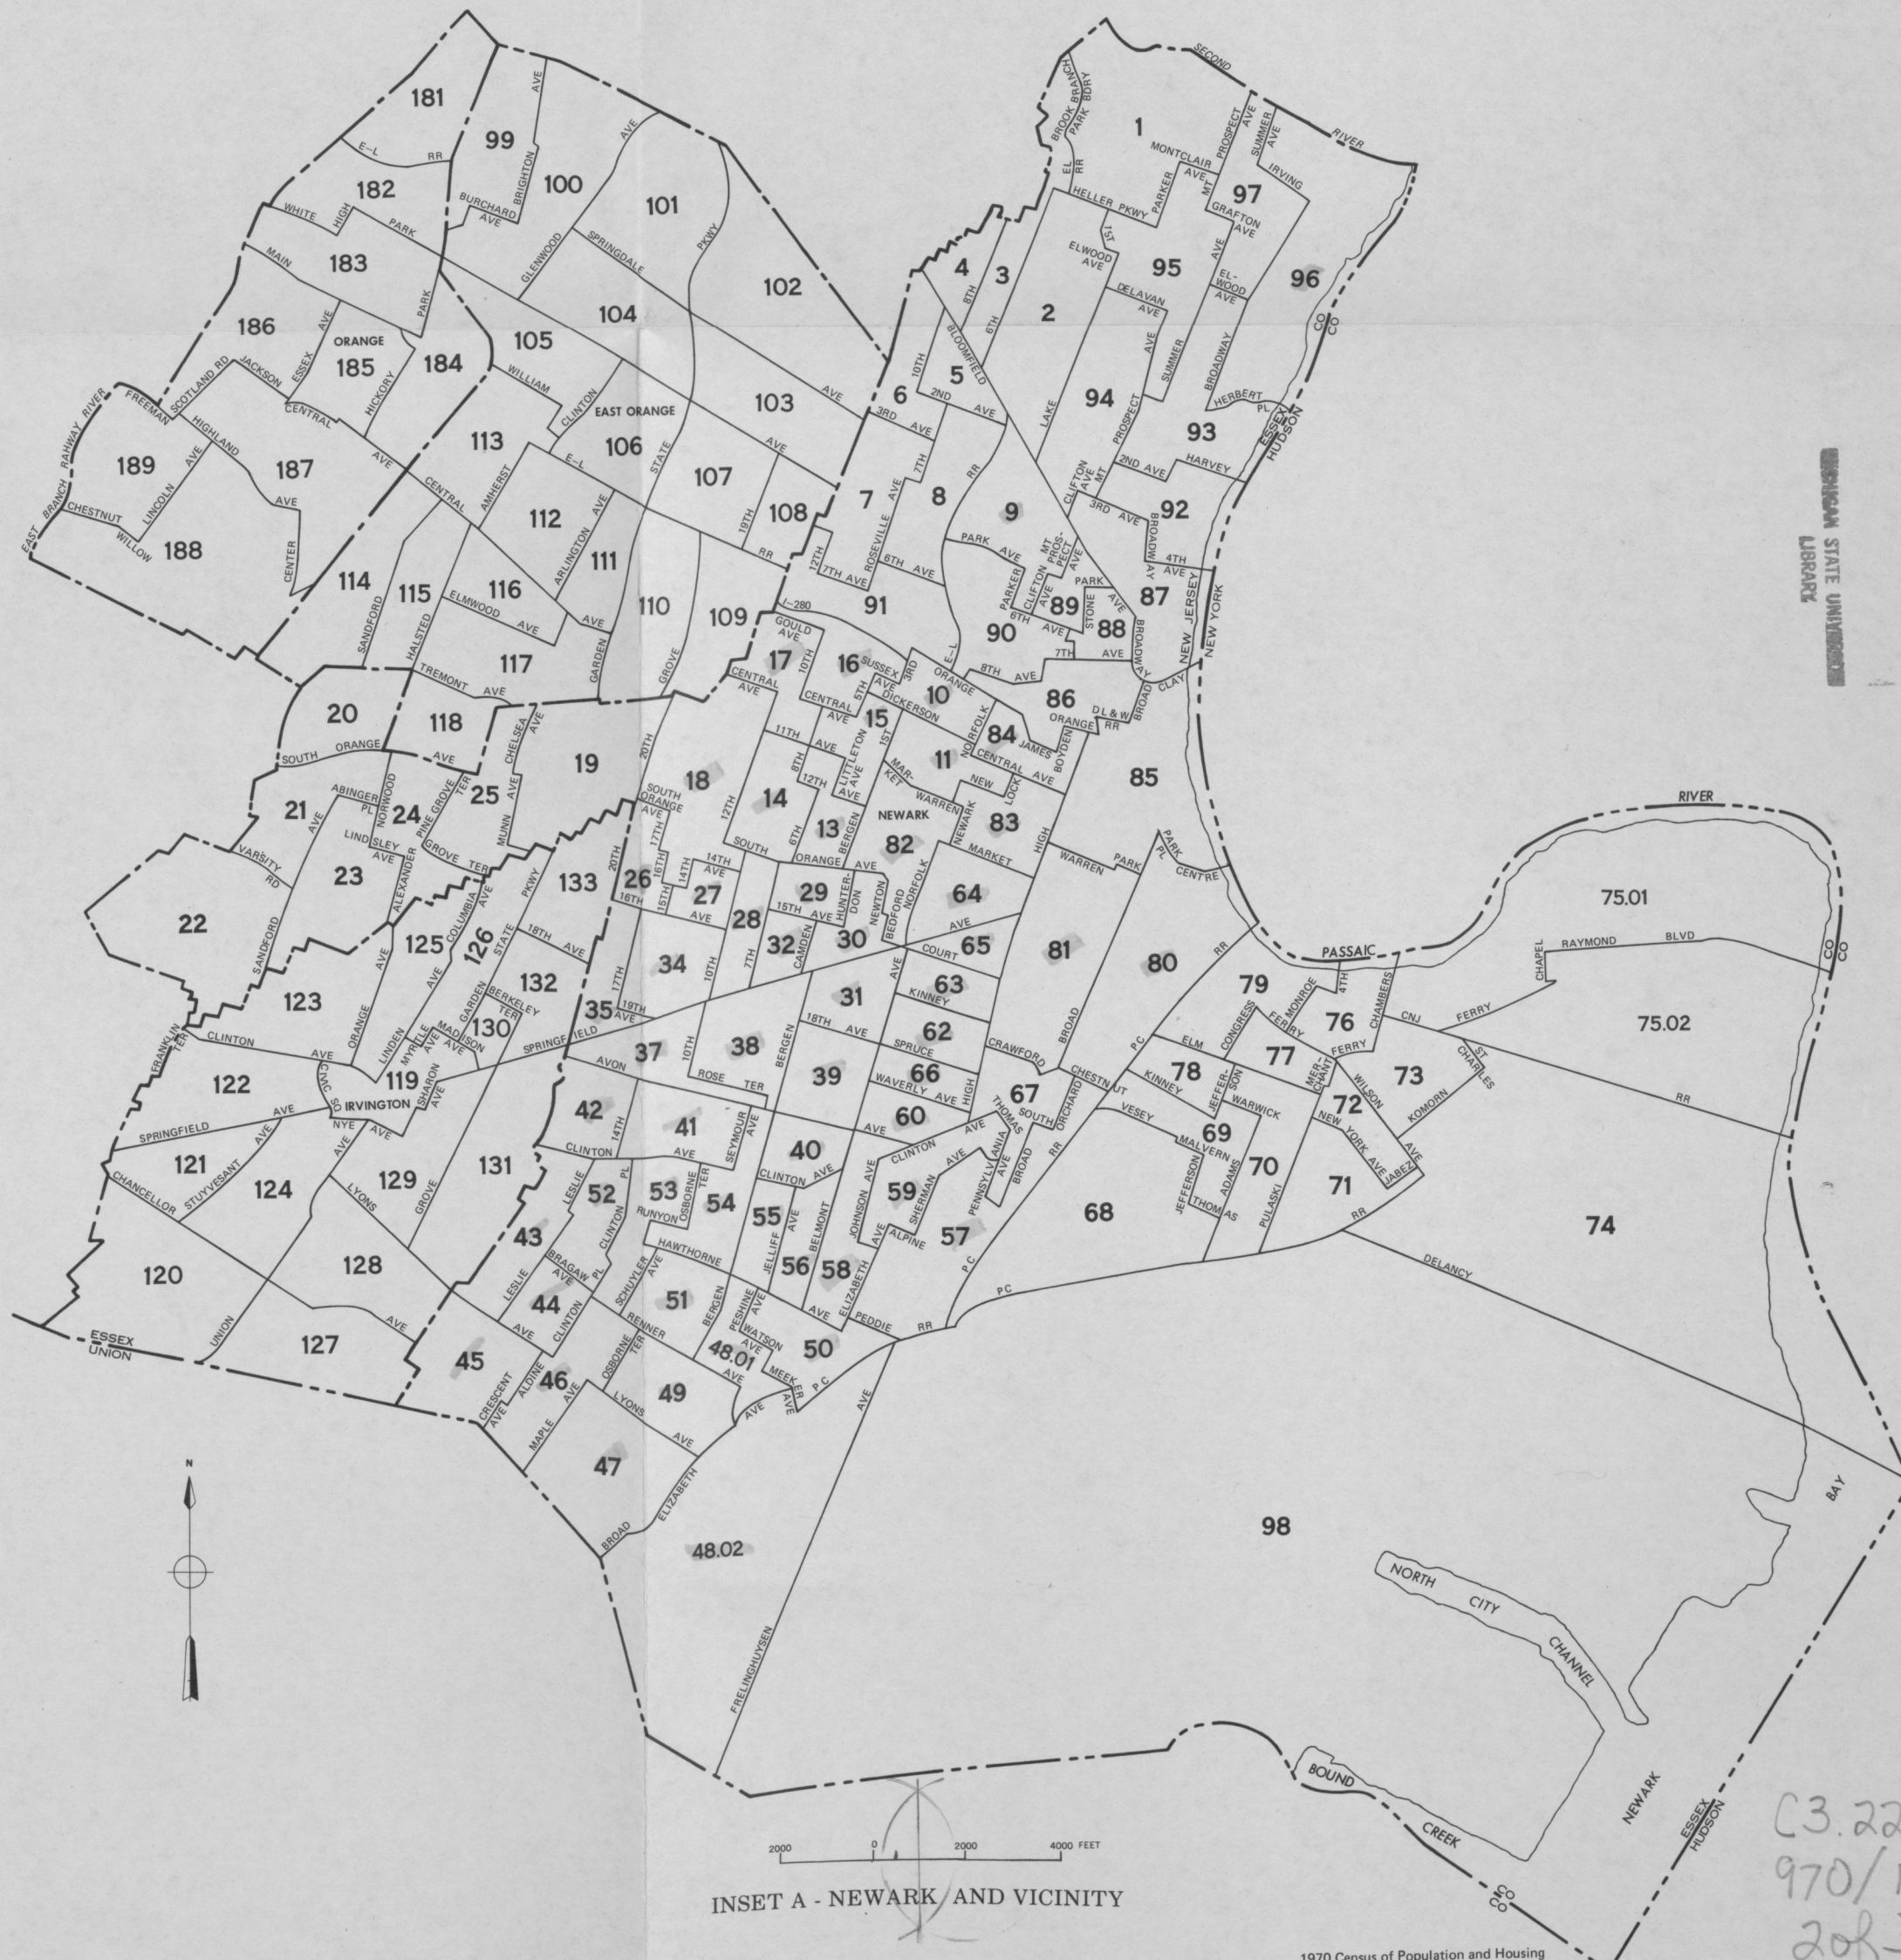

CENSUS TRACTS IN THE NEWARK, N.J. SMSA AND ADJACENT AREA

INSET D - MOUNT ARLINGTON AND VICINITY

- BOUNDARY SYMBOLS**
- Census Tract Boundaries:
- State
 - County
 - Corporate Limit
 - Minor Civil Division
 - Other Tracts
 - Unincorporated Place
- Boundaries Which Are Not Tracts:
- Corporate Limit
 - Unincorporated Place

INSET G - SOMERVILLE AND VICINITY

INSET E - PLAINFIELD AND VICINITY

MICHIGAN STATE UNIVERSITY LIBRARY DOCUMENTS

03.223/11:
970/146
1 of 3

CENSUS TRACTS IN THE NEWARK, N.J. SMSA AND ADJACENT AREA

INSET C - MORRISTOWN AND VICINITY