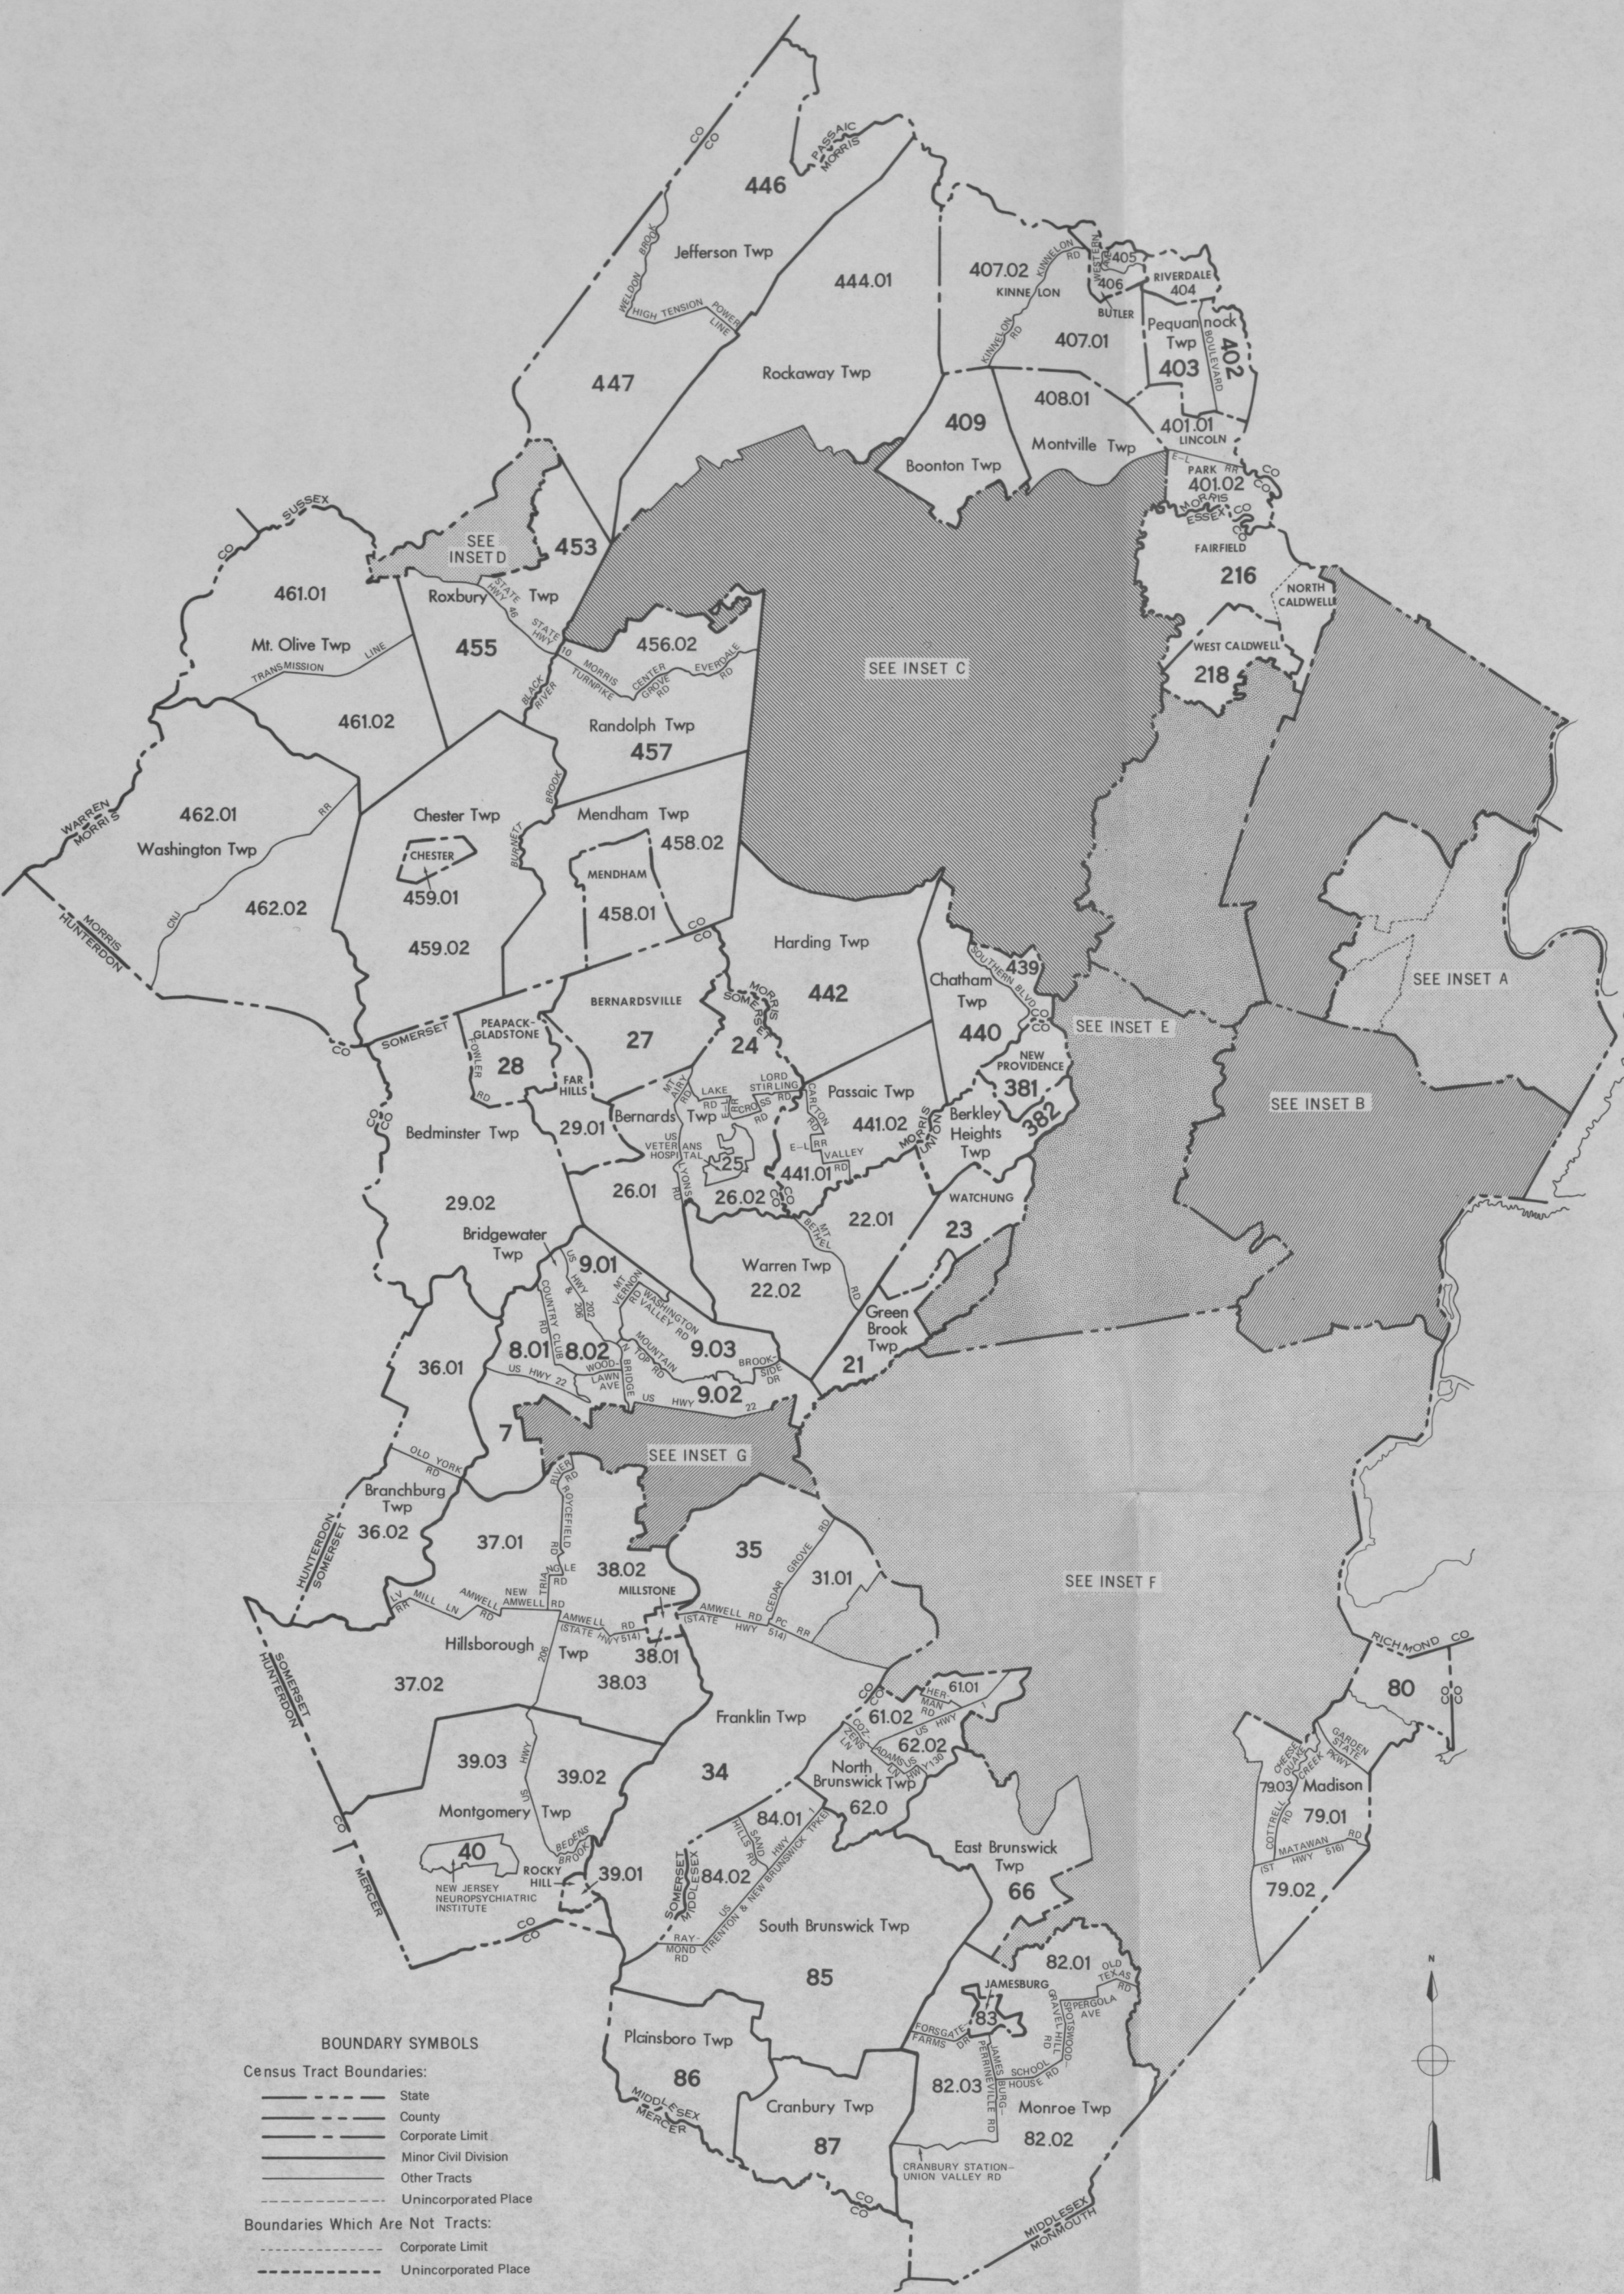

CENSUS TRACTS IN THE NEWARK, N.J. SMSA AND ADJACENT AREA

INSET D - MOUNT ARLINGTON AND VICINITY

- BOUNDARY SYMBOLS**
- Census Tract Boundaries:
- State
 - County
 - Corporate Limit
 - Minor Civil Division
 - Other Tracts
 - Unincorporated Place
- Boundaries Which Are Not Tracts:
- Corporate Limit
 - Unincorporated Place

INSET G - SOMERVILLE AND VICINITY

INSET E - PLAINFIELD AND VICINITY

MICHIGAN STATE UNIVERSITY LIBRARY DOCUMENTS

03.223/11:
970/146
1 of 3

CENSUS TRACTS IN THE NEWARK, N.J. SMSA AND ADJACENT AREA

INSET C - MORRISTOWN AND VICINITY