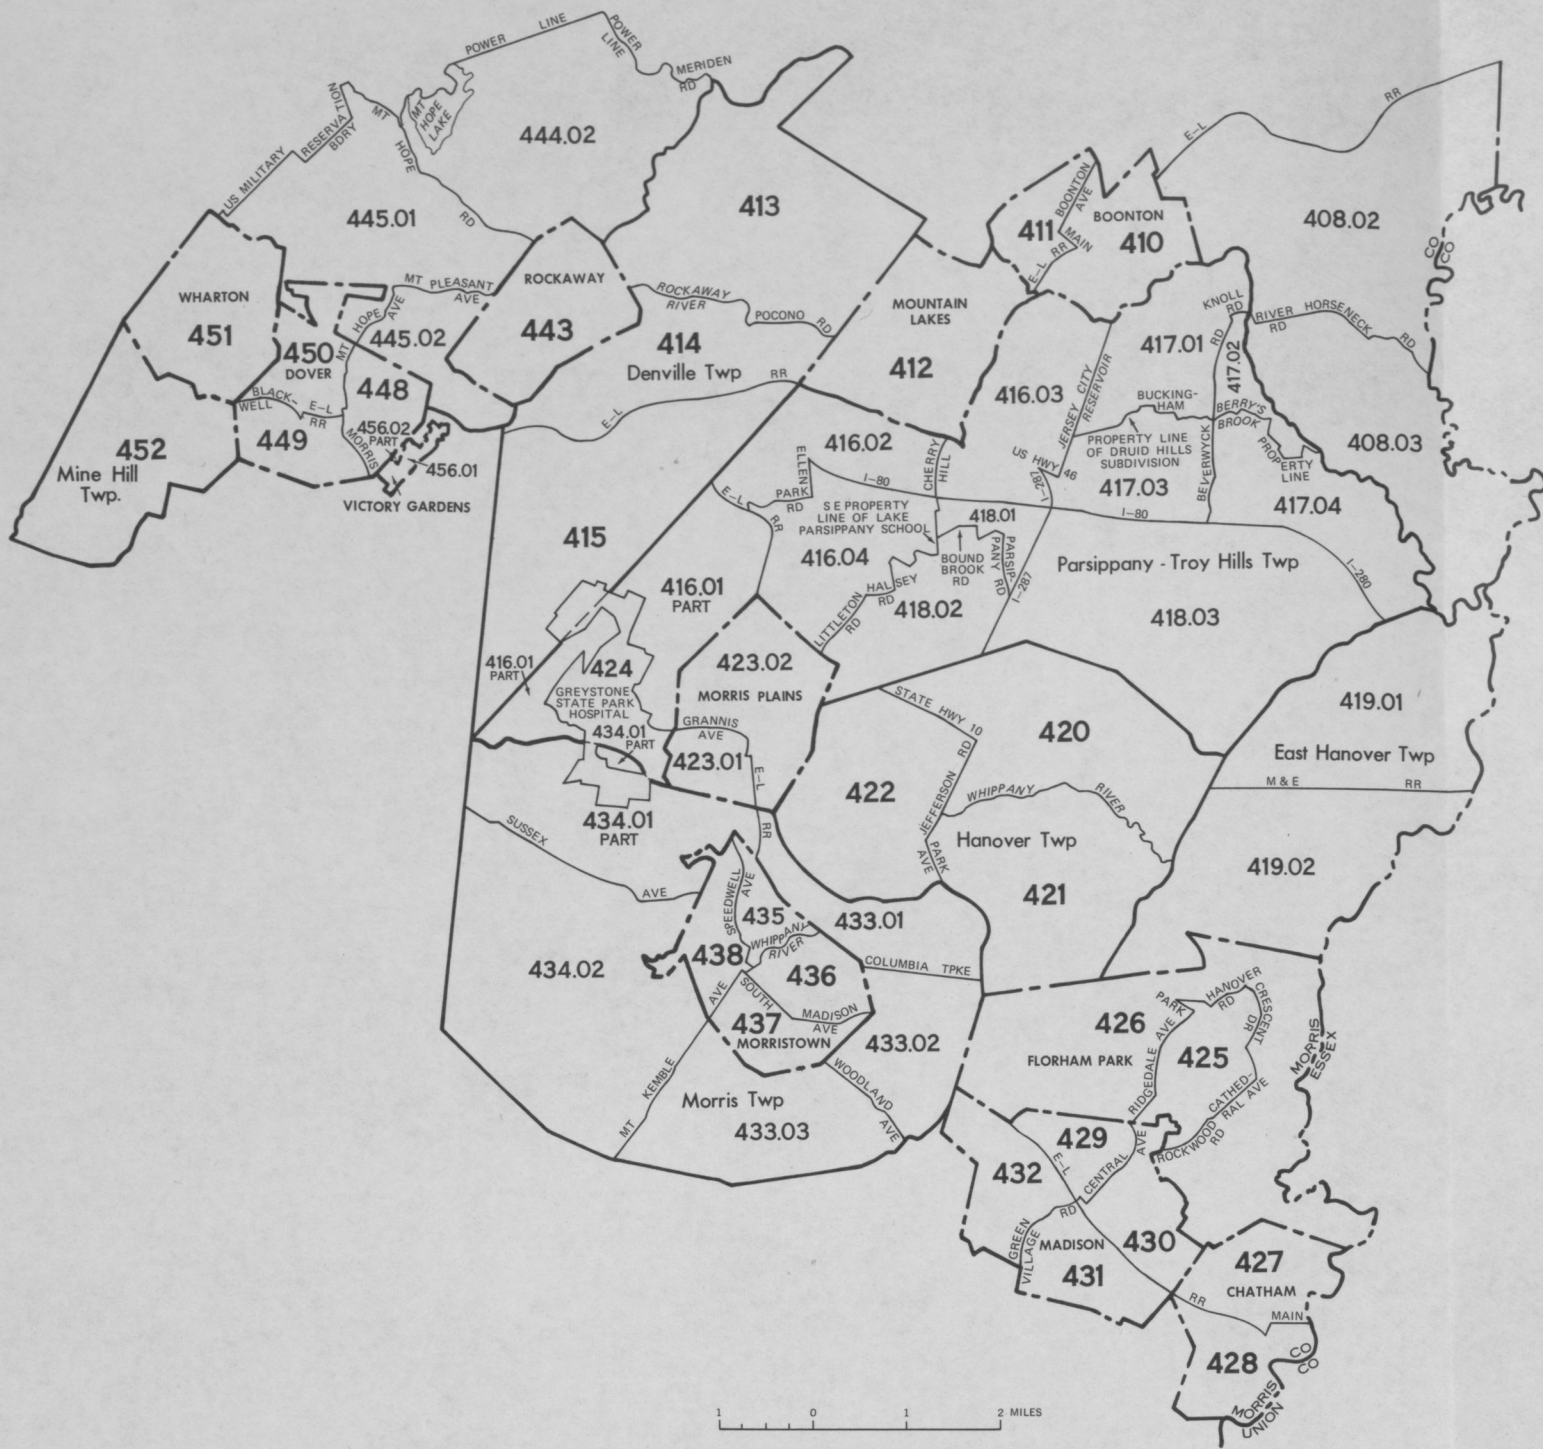

CENSUS TRACTS IN THE NEWARK, N.J. SMSA AND ADJACENT AREA

INSET D - MOUNT ARLINGTON AND VICINITY

- BOUNDARY SYMBOLS**
- Census Tract Boundaries:
- State
 - County
 - Corporate Limit
 - Minor Civil Division
 - Other Tracts
 - Unincorporated Place
- Boundaries Which Are Not Tracts:
- Corporate Limit
 - Unincorporated Place

INSET G - SOMERVILLE AND VICINITY

INSET E - PLAINFIELD AND VICINITY

MICHIGAN STATE UNIVERSITY LIBRARY DOCUMENTS

03.223/11:
970/146
1 of 3

CENSUS TRACTS IN THE NEWARK, N.J. SMSA AND ADJACENT AREA

INSET C - MORRISTOWN AND VICINITY

INSET A - NEWARK AND VICINITY

1970 Census of Population and Housing
 CENSUS TRACTS
 NEWARK, N. J.
 STANDARD METROPOLITAN STATISTICAL AREA AND ADJACENT AREA
 Final Report PHC(1)-146

C3.223/11:
 970/146
 2 of 3

DOCUMENTS
 NEWARK STATE UNIVERSITY LIBRARY

CENSUS TRACTS IN THE NEWARK, N.J. SMSA AND ADJACENT AREA

INSET F - NEW BRUNSWICK AND VICINITY

INSET B - ELIZABETH AND VICINITY

C3.223/11:
970/146
303

DOCUMENTS
NEW JERSEY STATE UNIVERSITY
LIBRARY