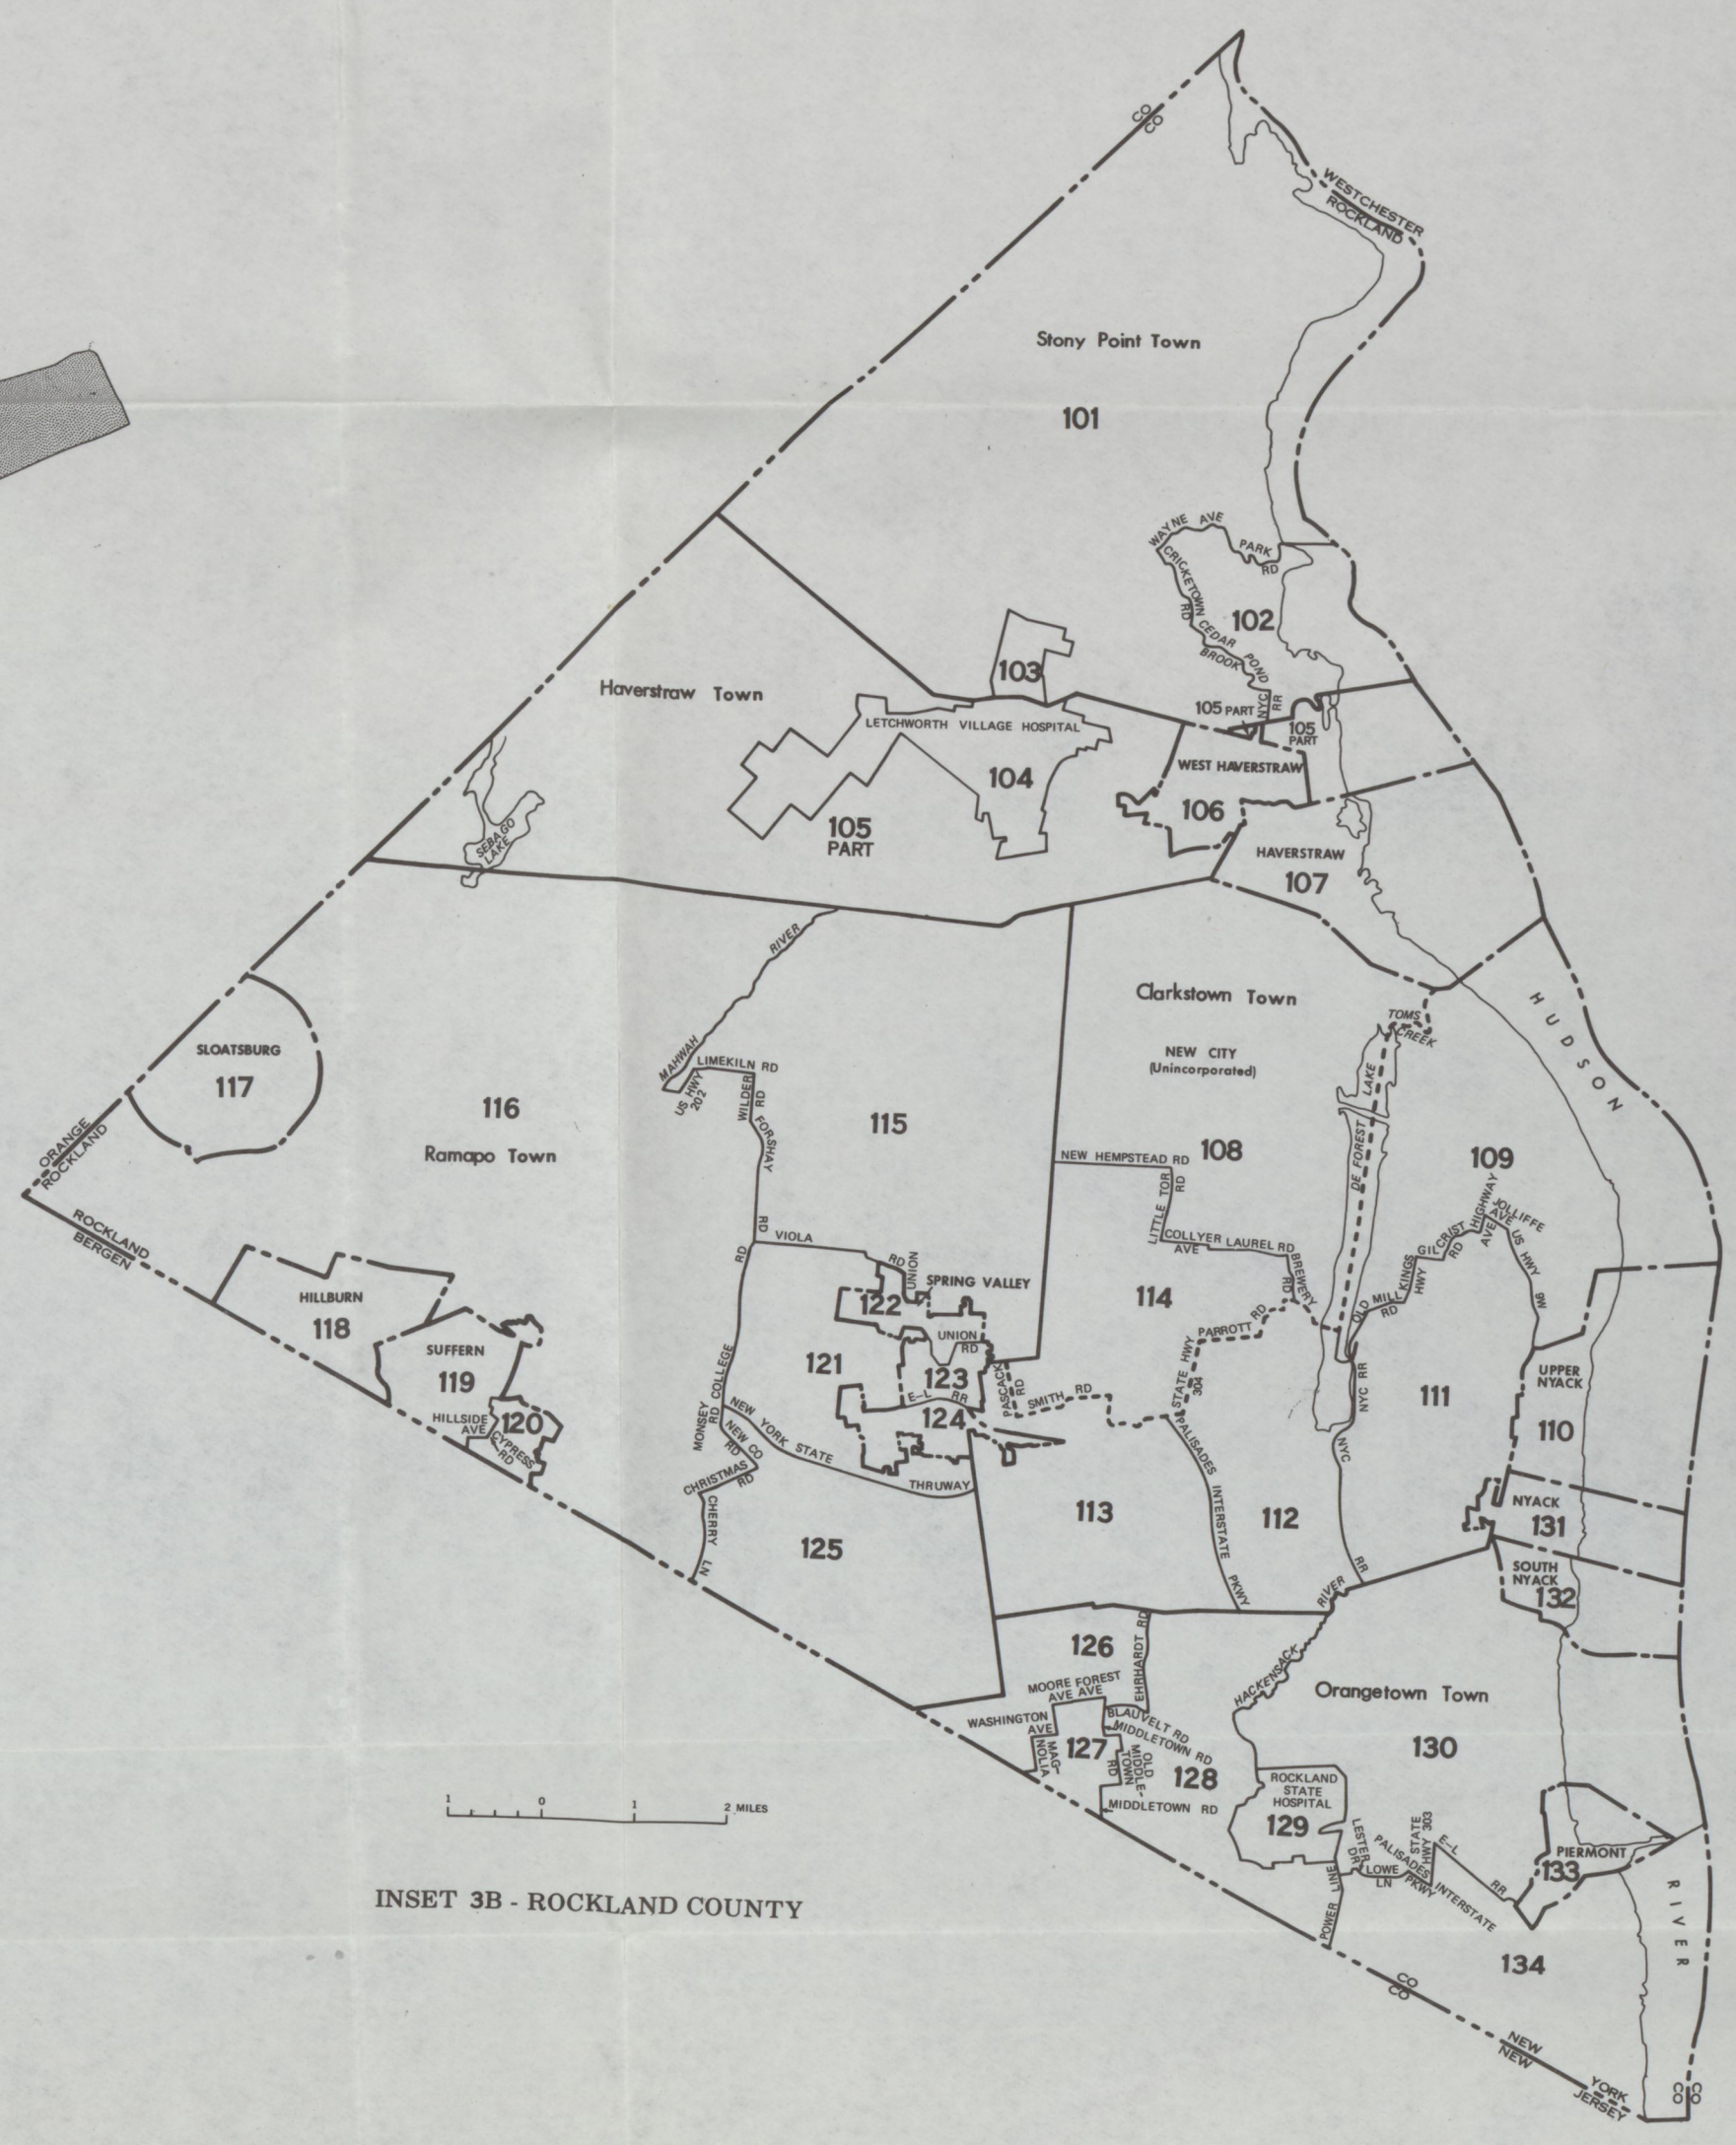

INSET 1B - NEW YORK COUNTY

INSET 3B - ROCKLAND COUNTY