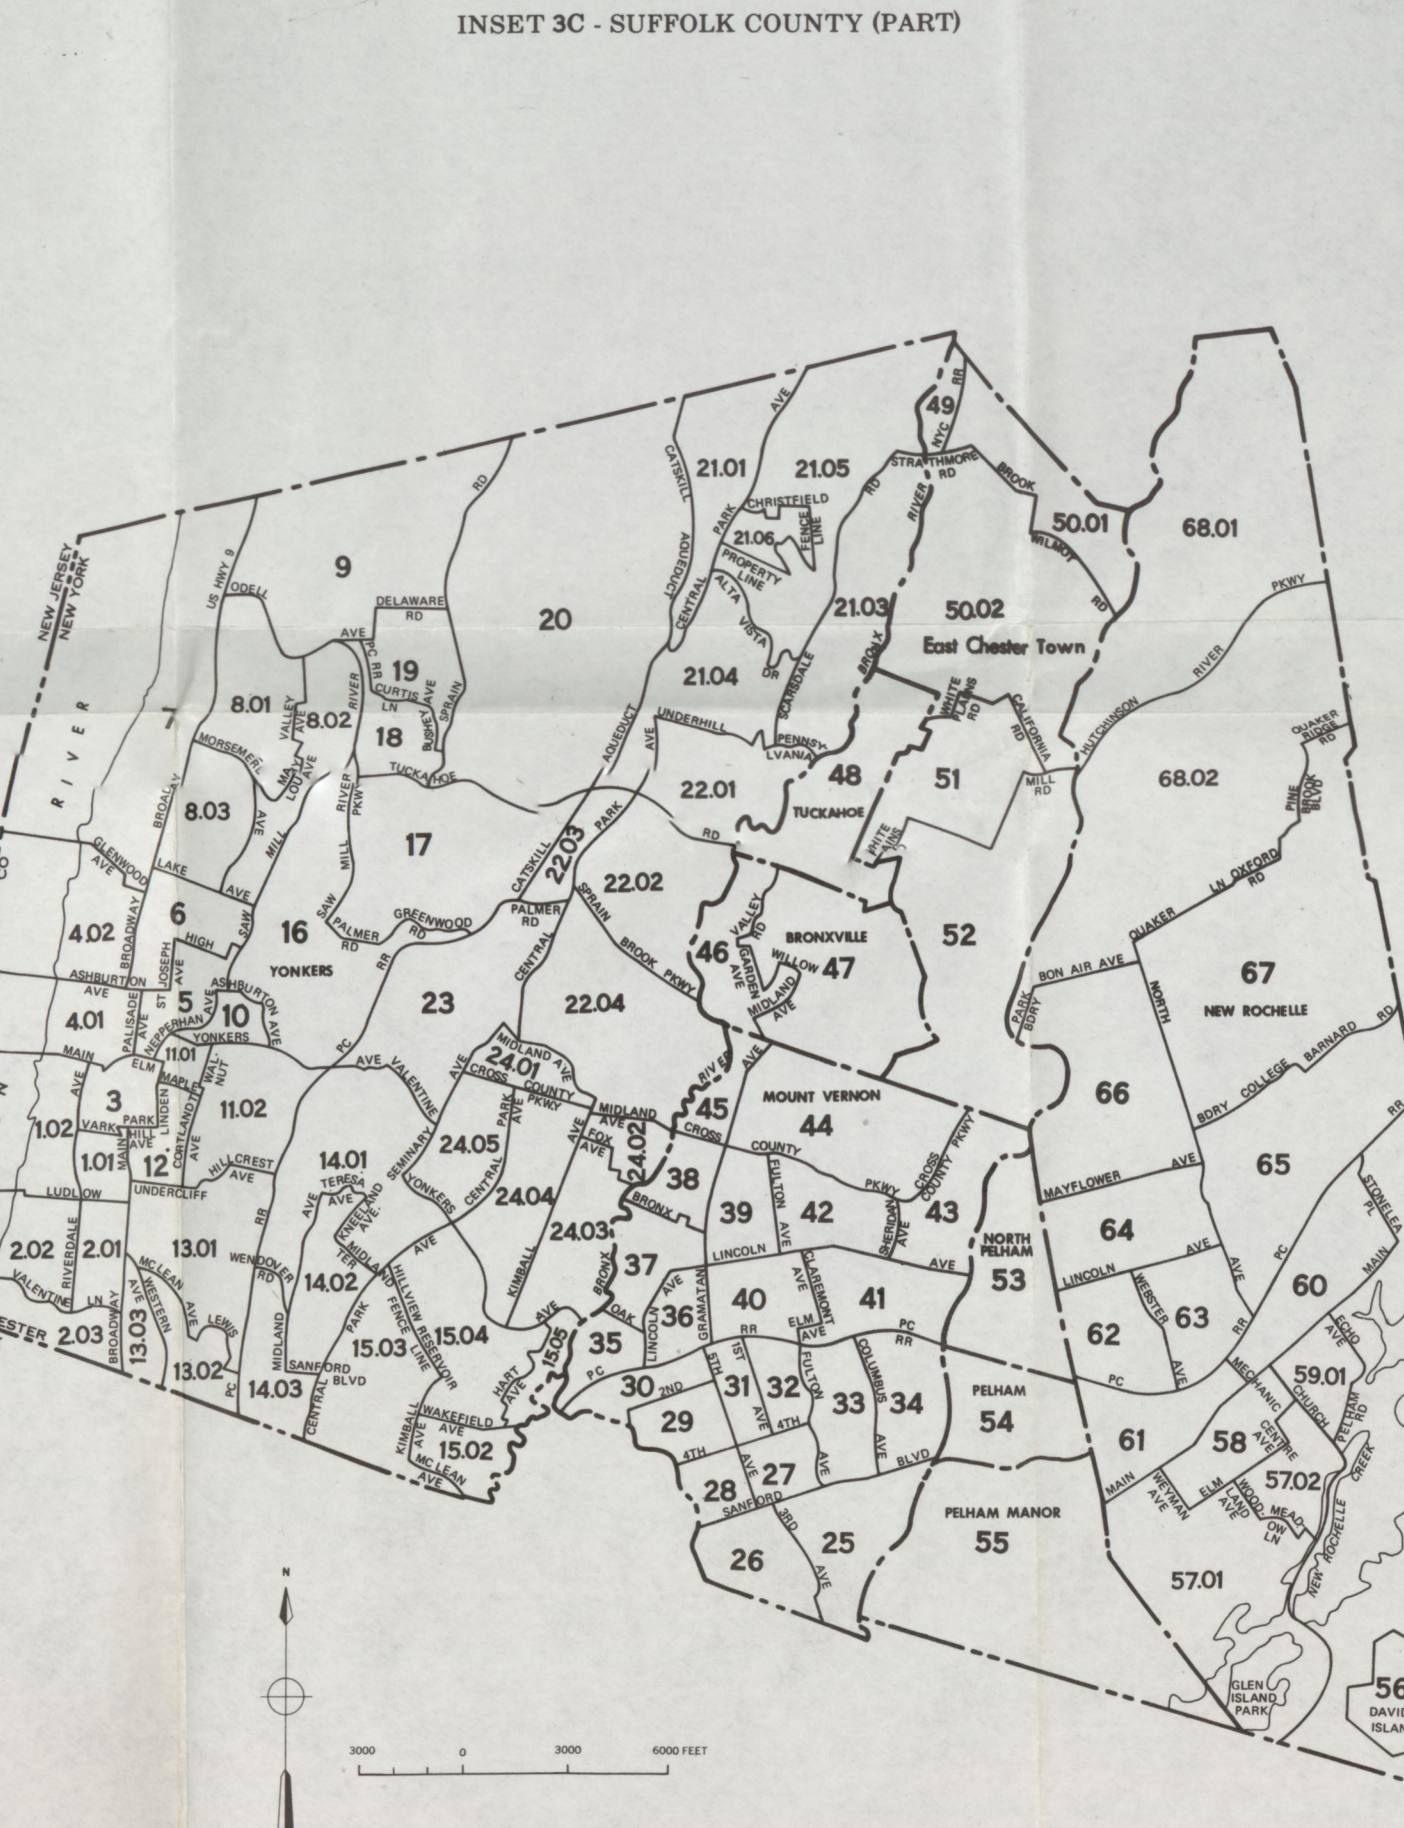

INSET 3D - WESTCHESTER COUNTY