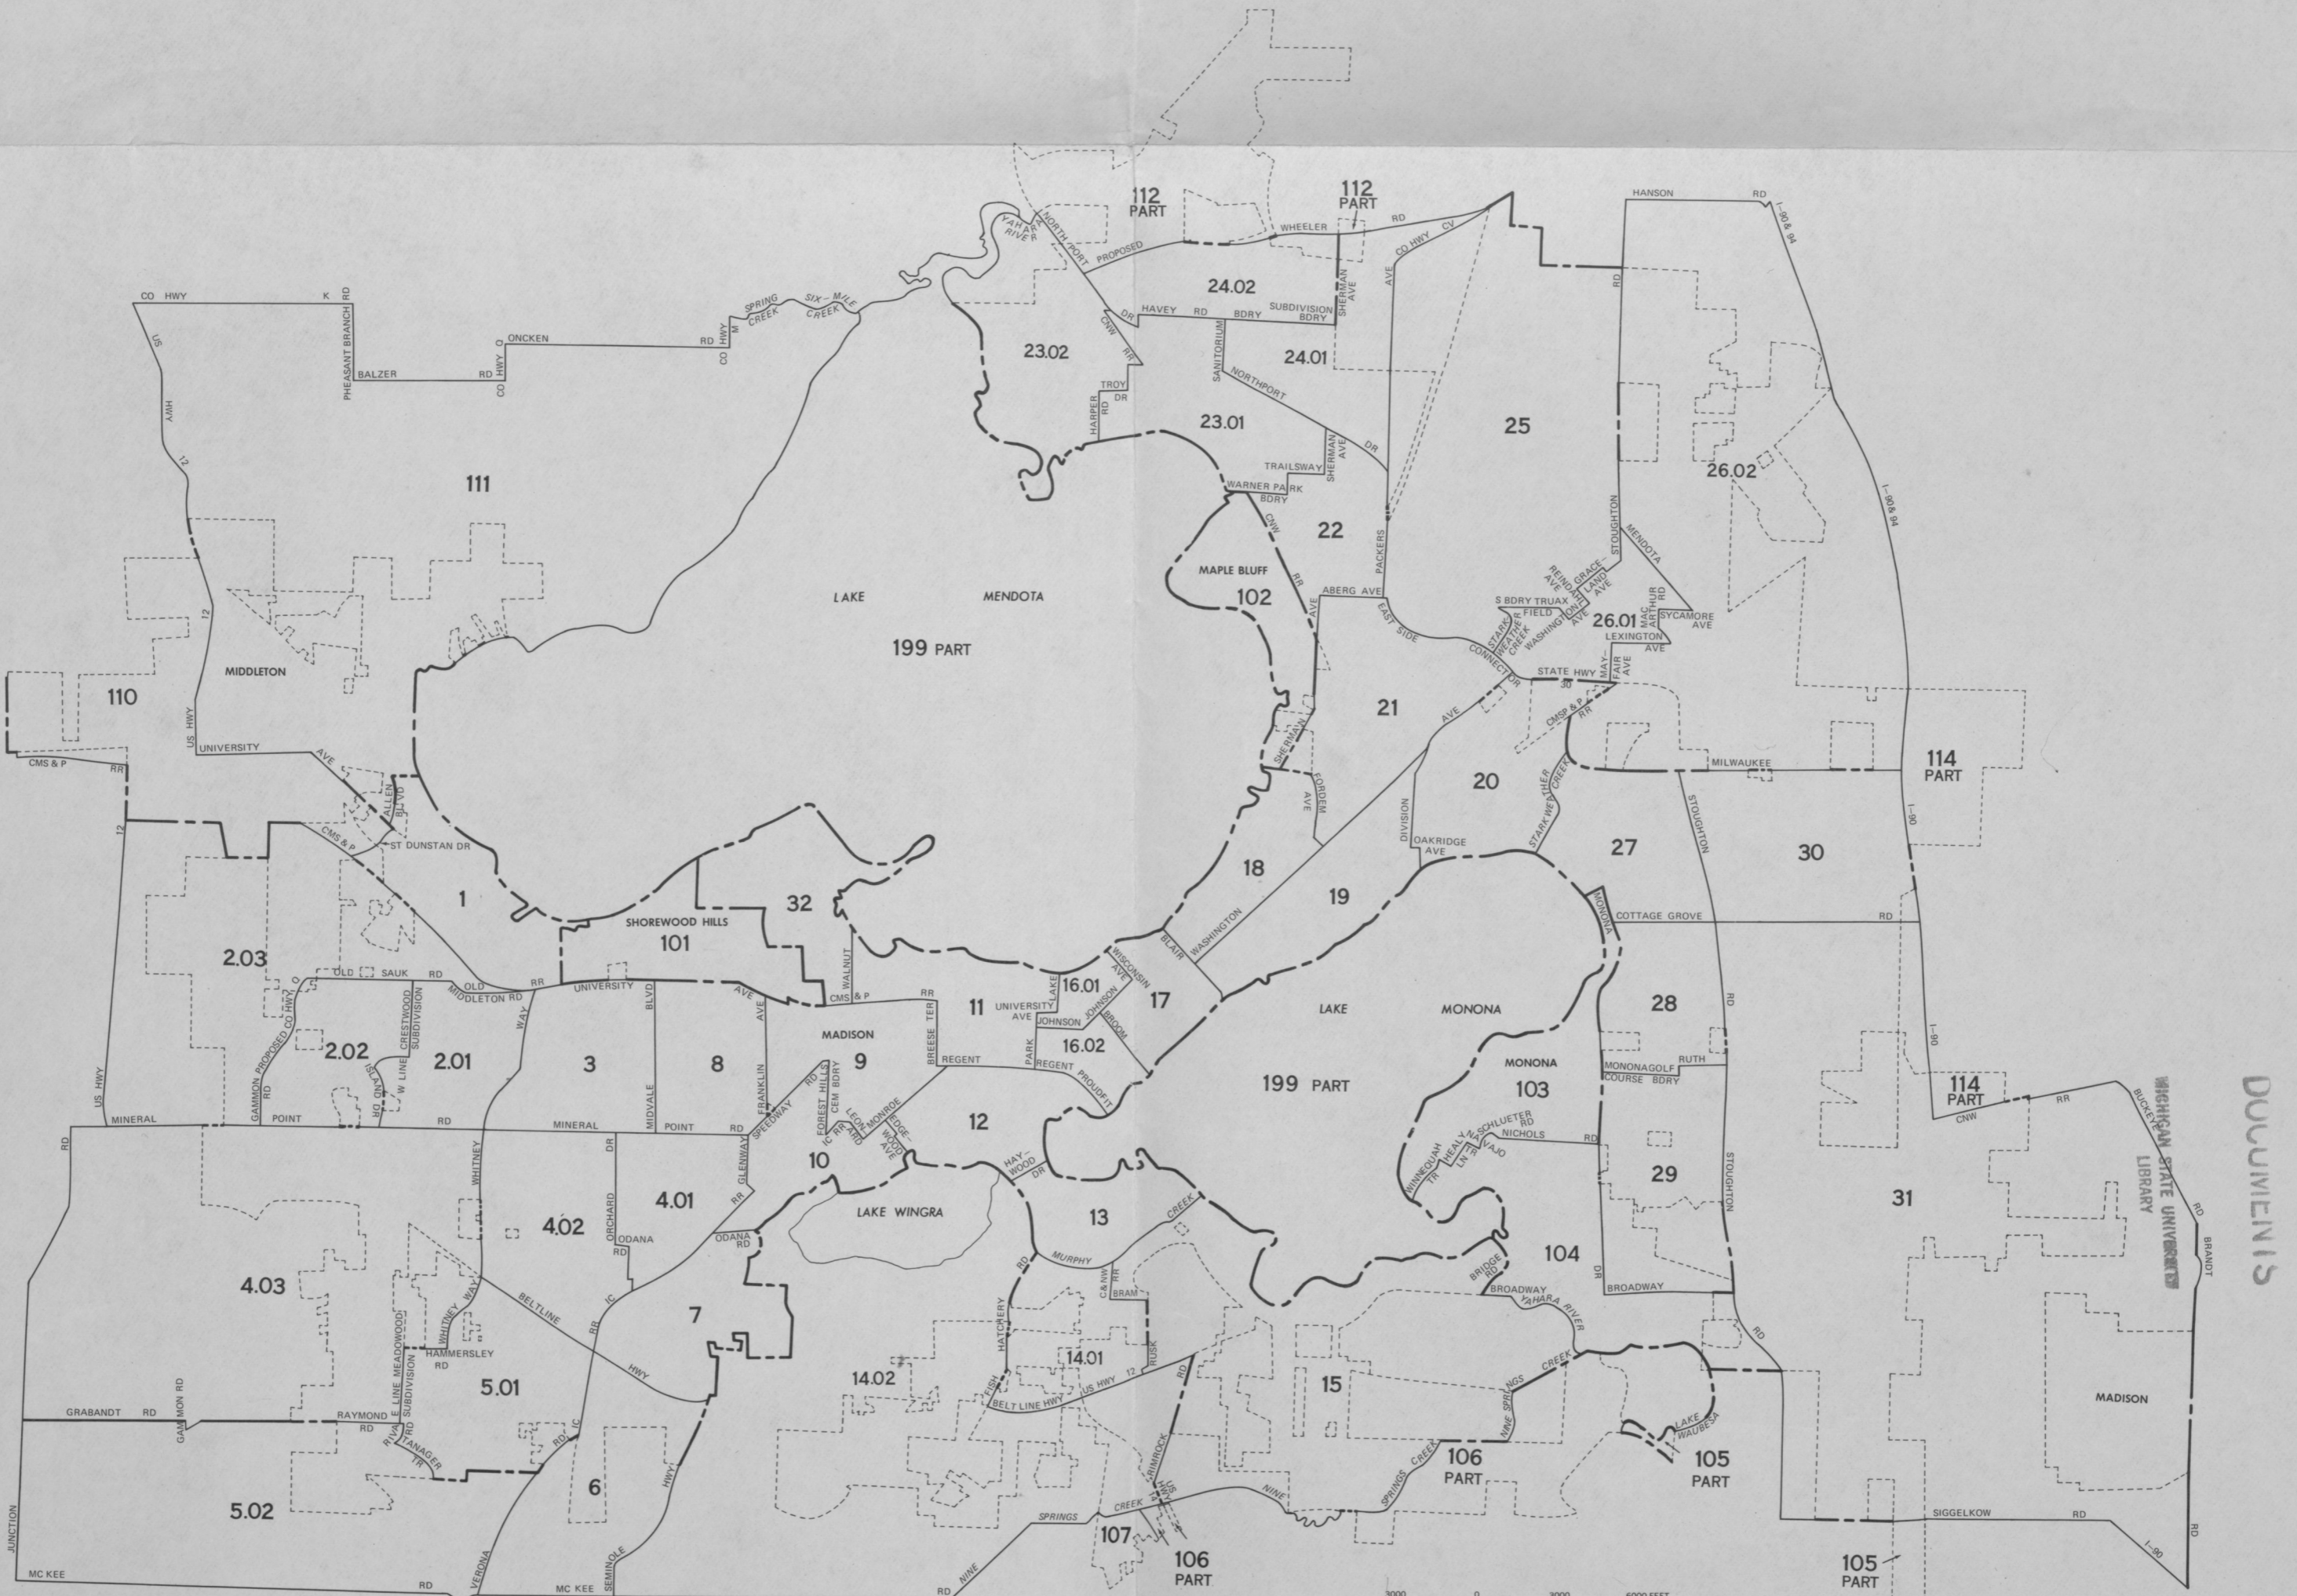

CENSUS TRACTS IN THE MADISON, WIS. SMSA

INSET MAP - MADISON AND VICINITY

C3.223/11:
970/123
1981

DOCUMENTS