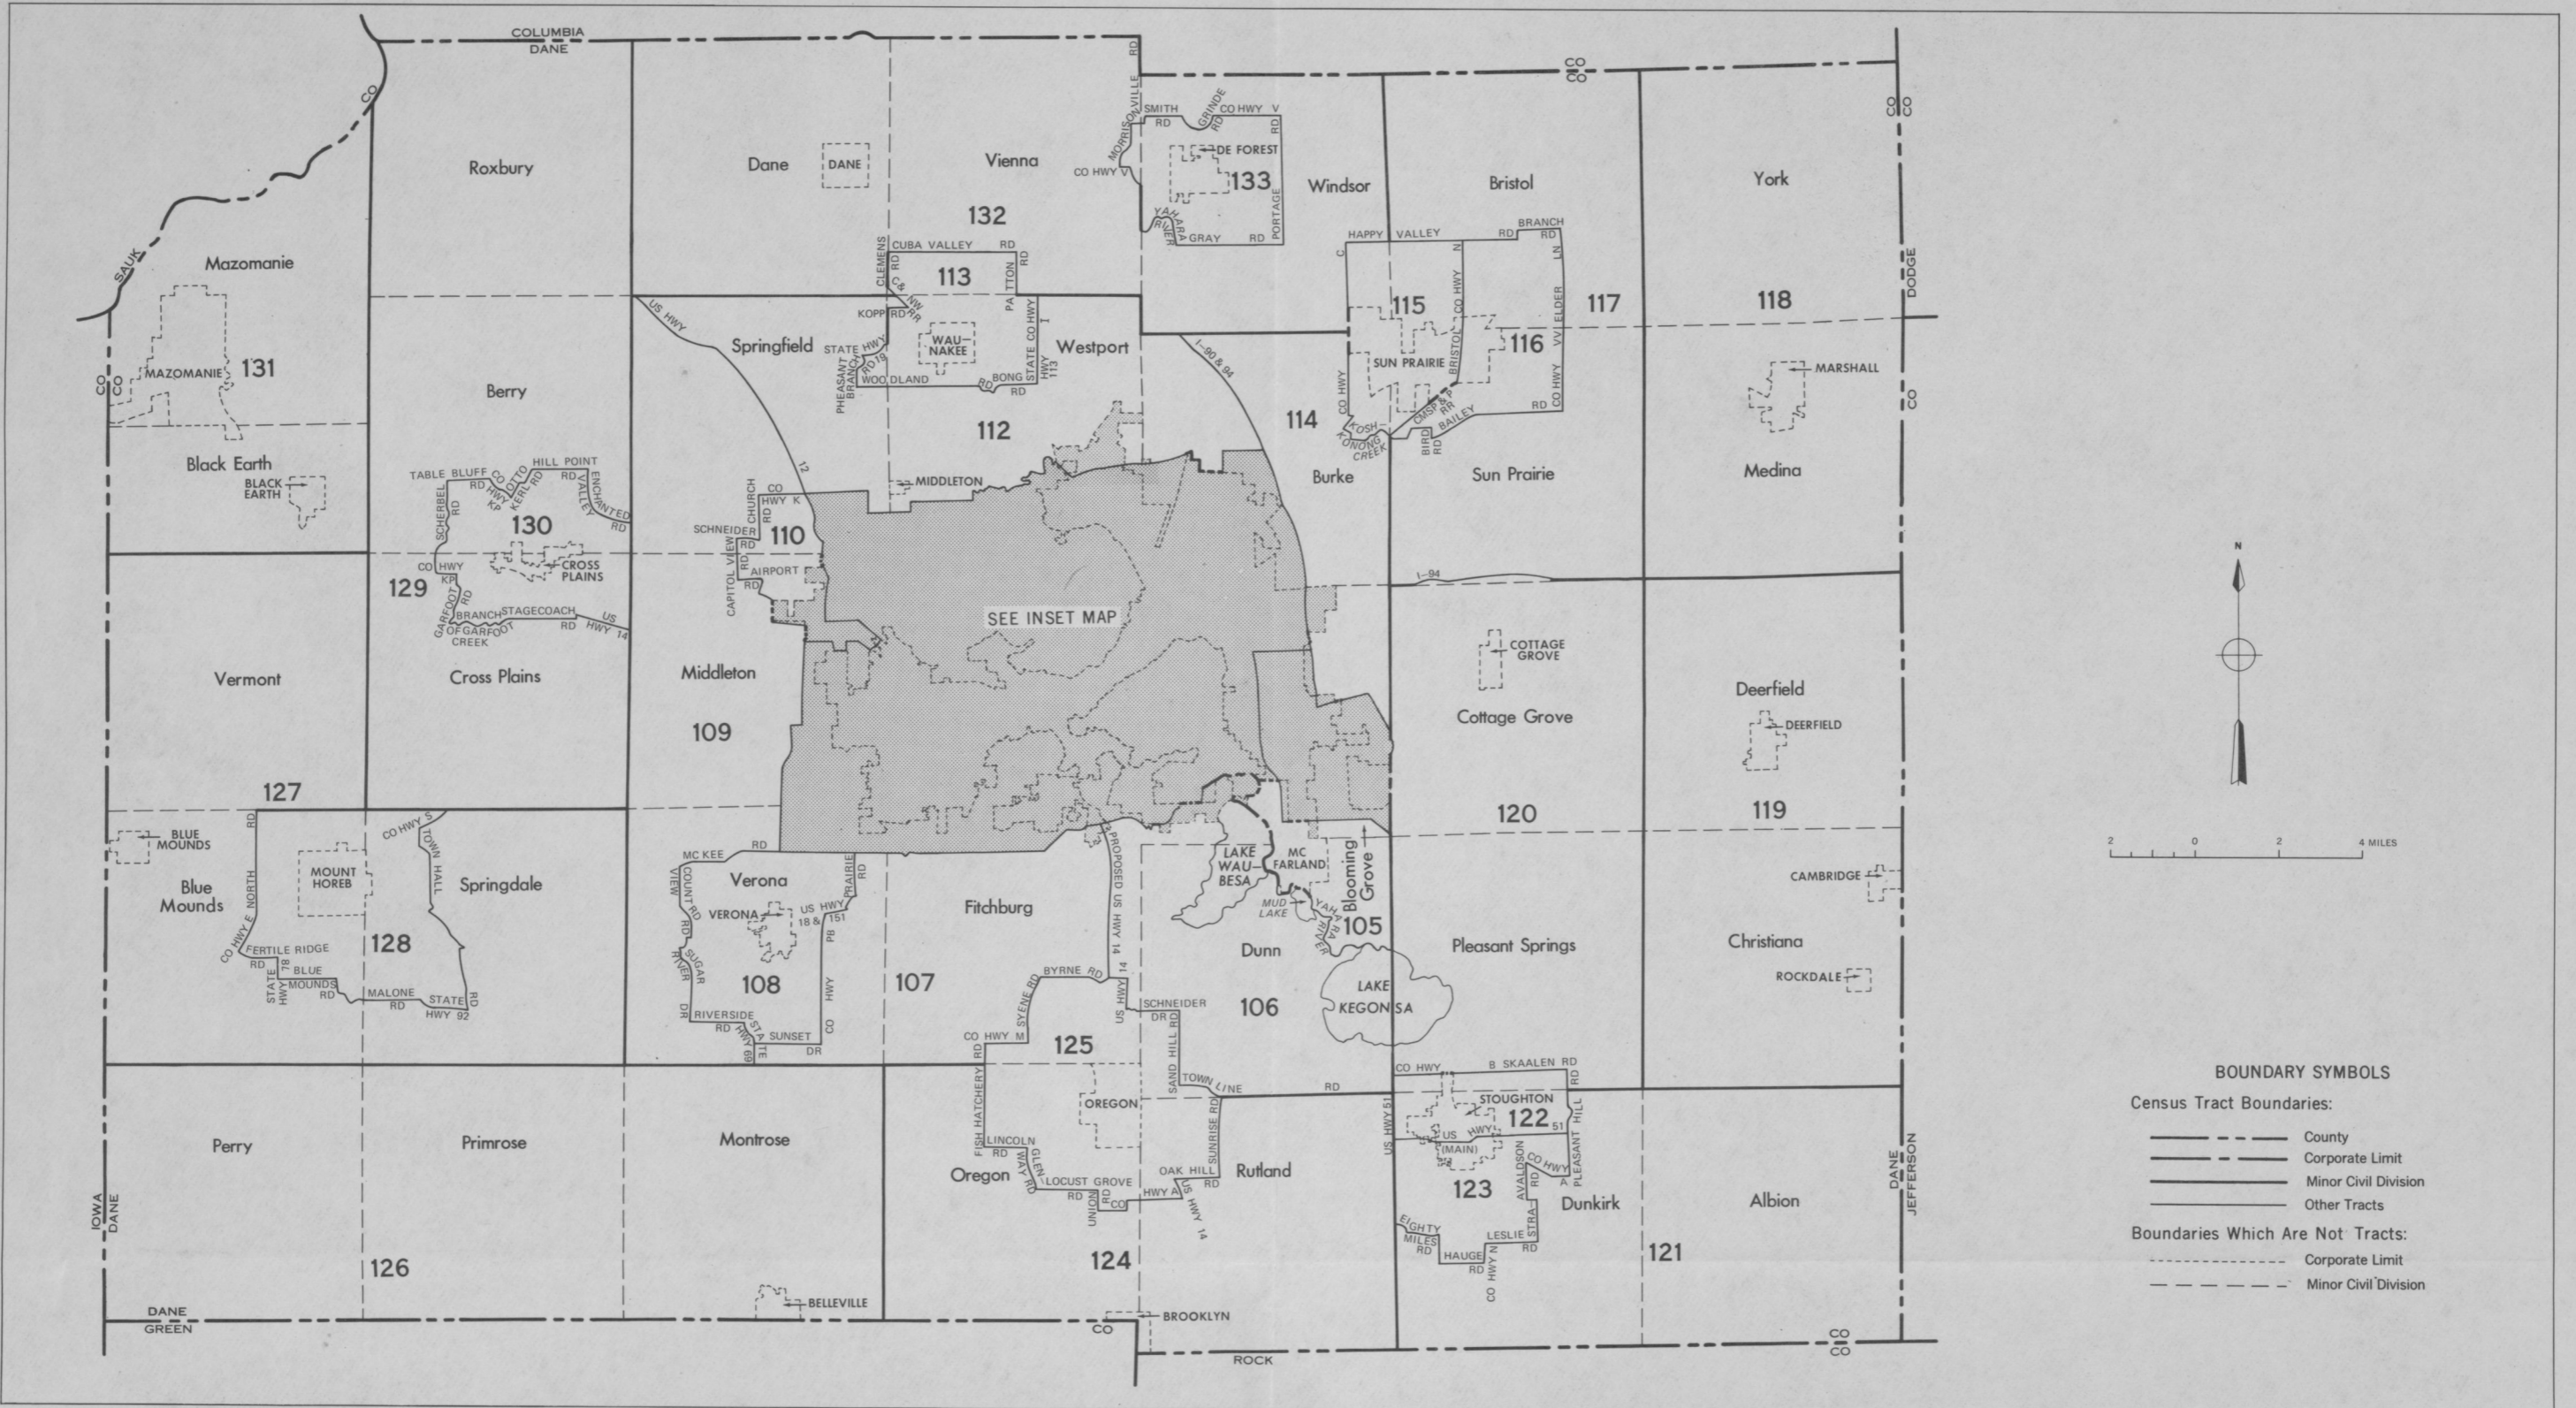

CENSUS TRACTS IN THE MADISON, WIS. SMSA

INSET MAP - MADISON AND VICINITY

C3.223/11:
970/123
1981

DOCUMENTS