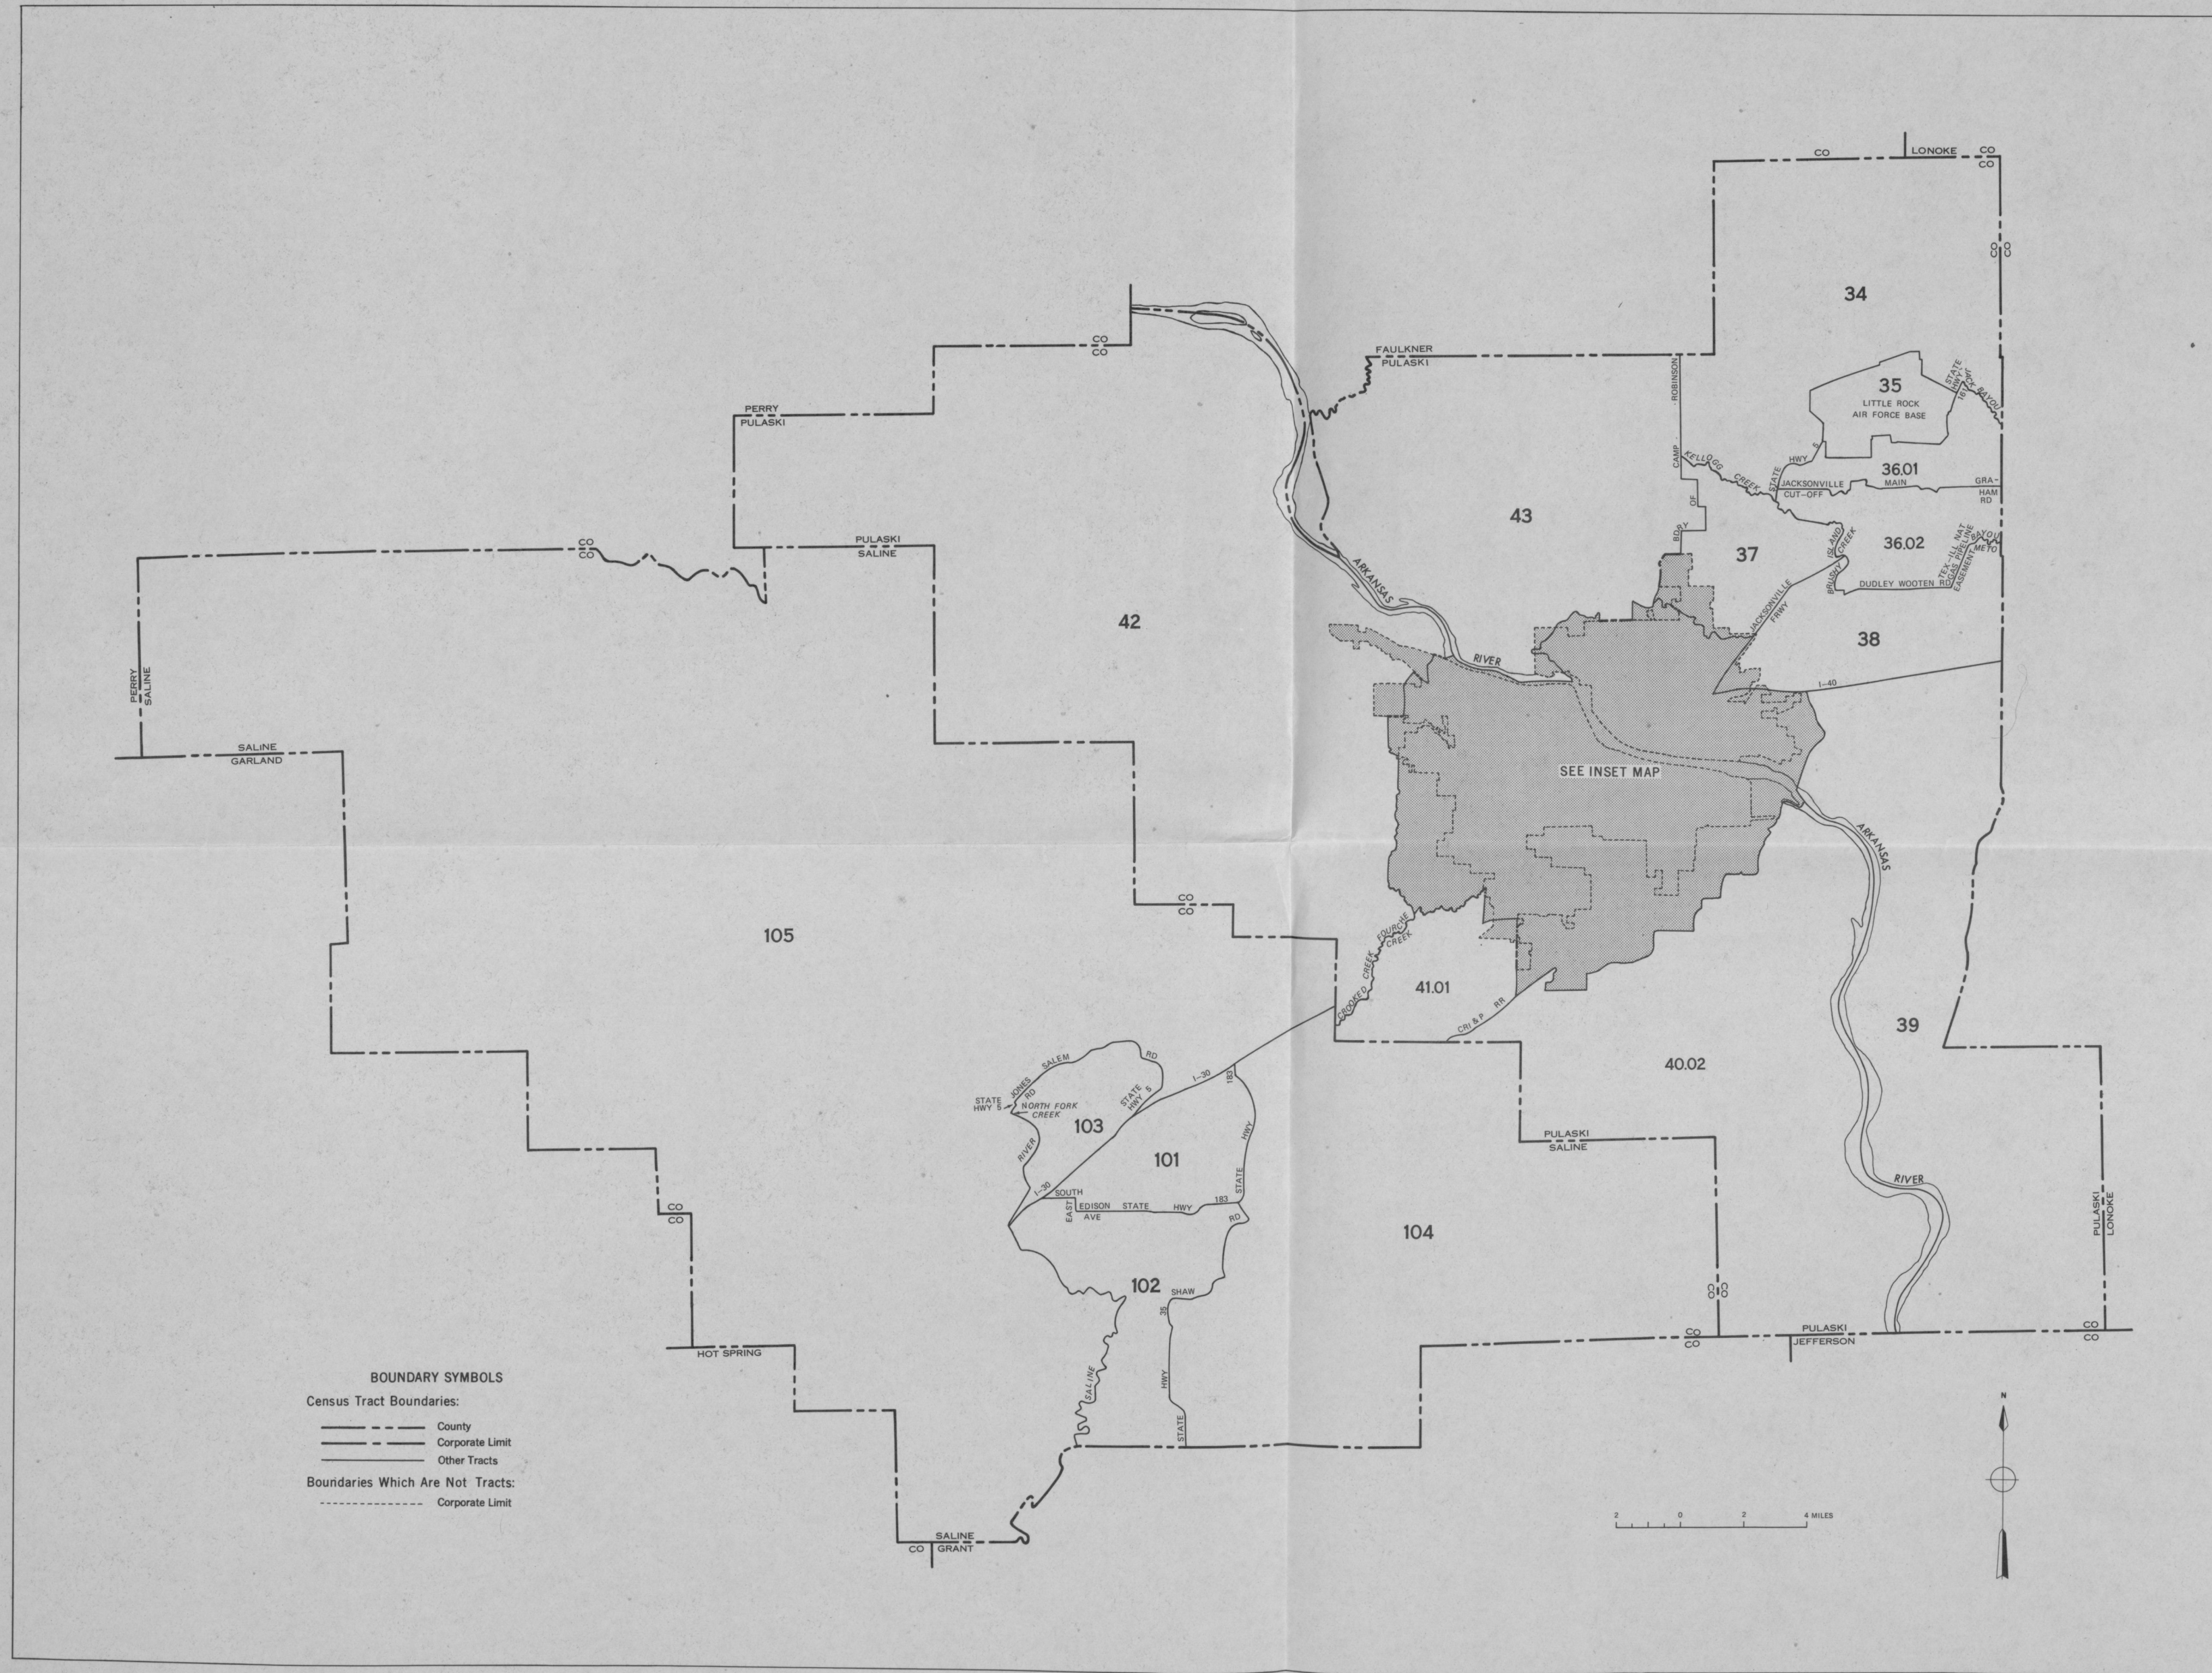

CENSUS TRACTS IN THE LITTLE ROCK-NORTH LITTLE ROCK, ARK. SMSA

Ref
HA
201
1970
A542

INSET MAP - LITTLE ROCK - NORTH LITTLE ROCK AND VICINITY

C3.223/11:
970/115
1081