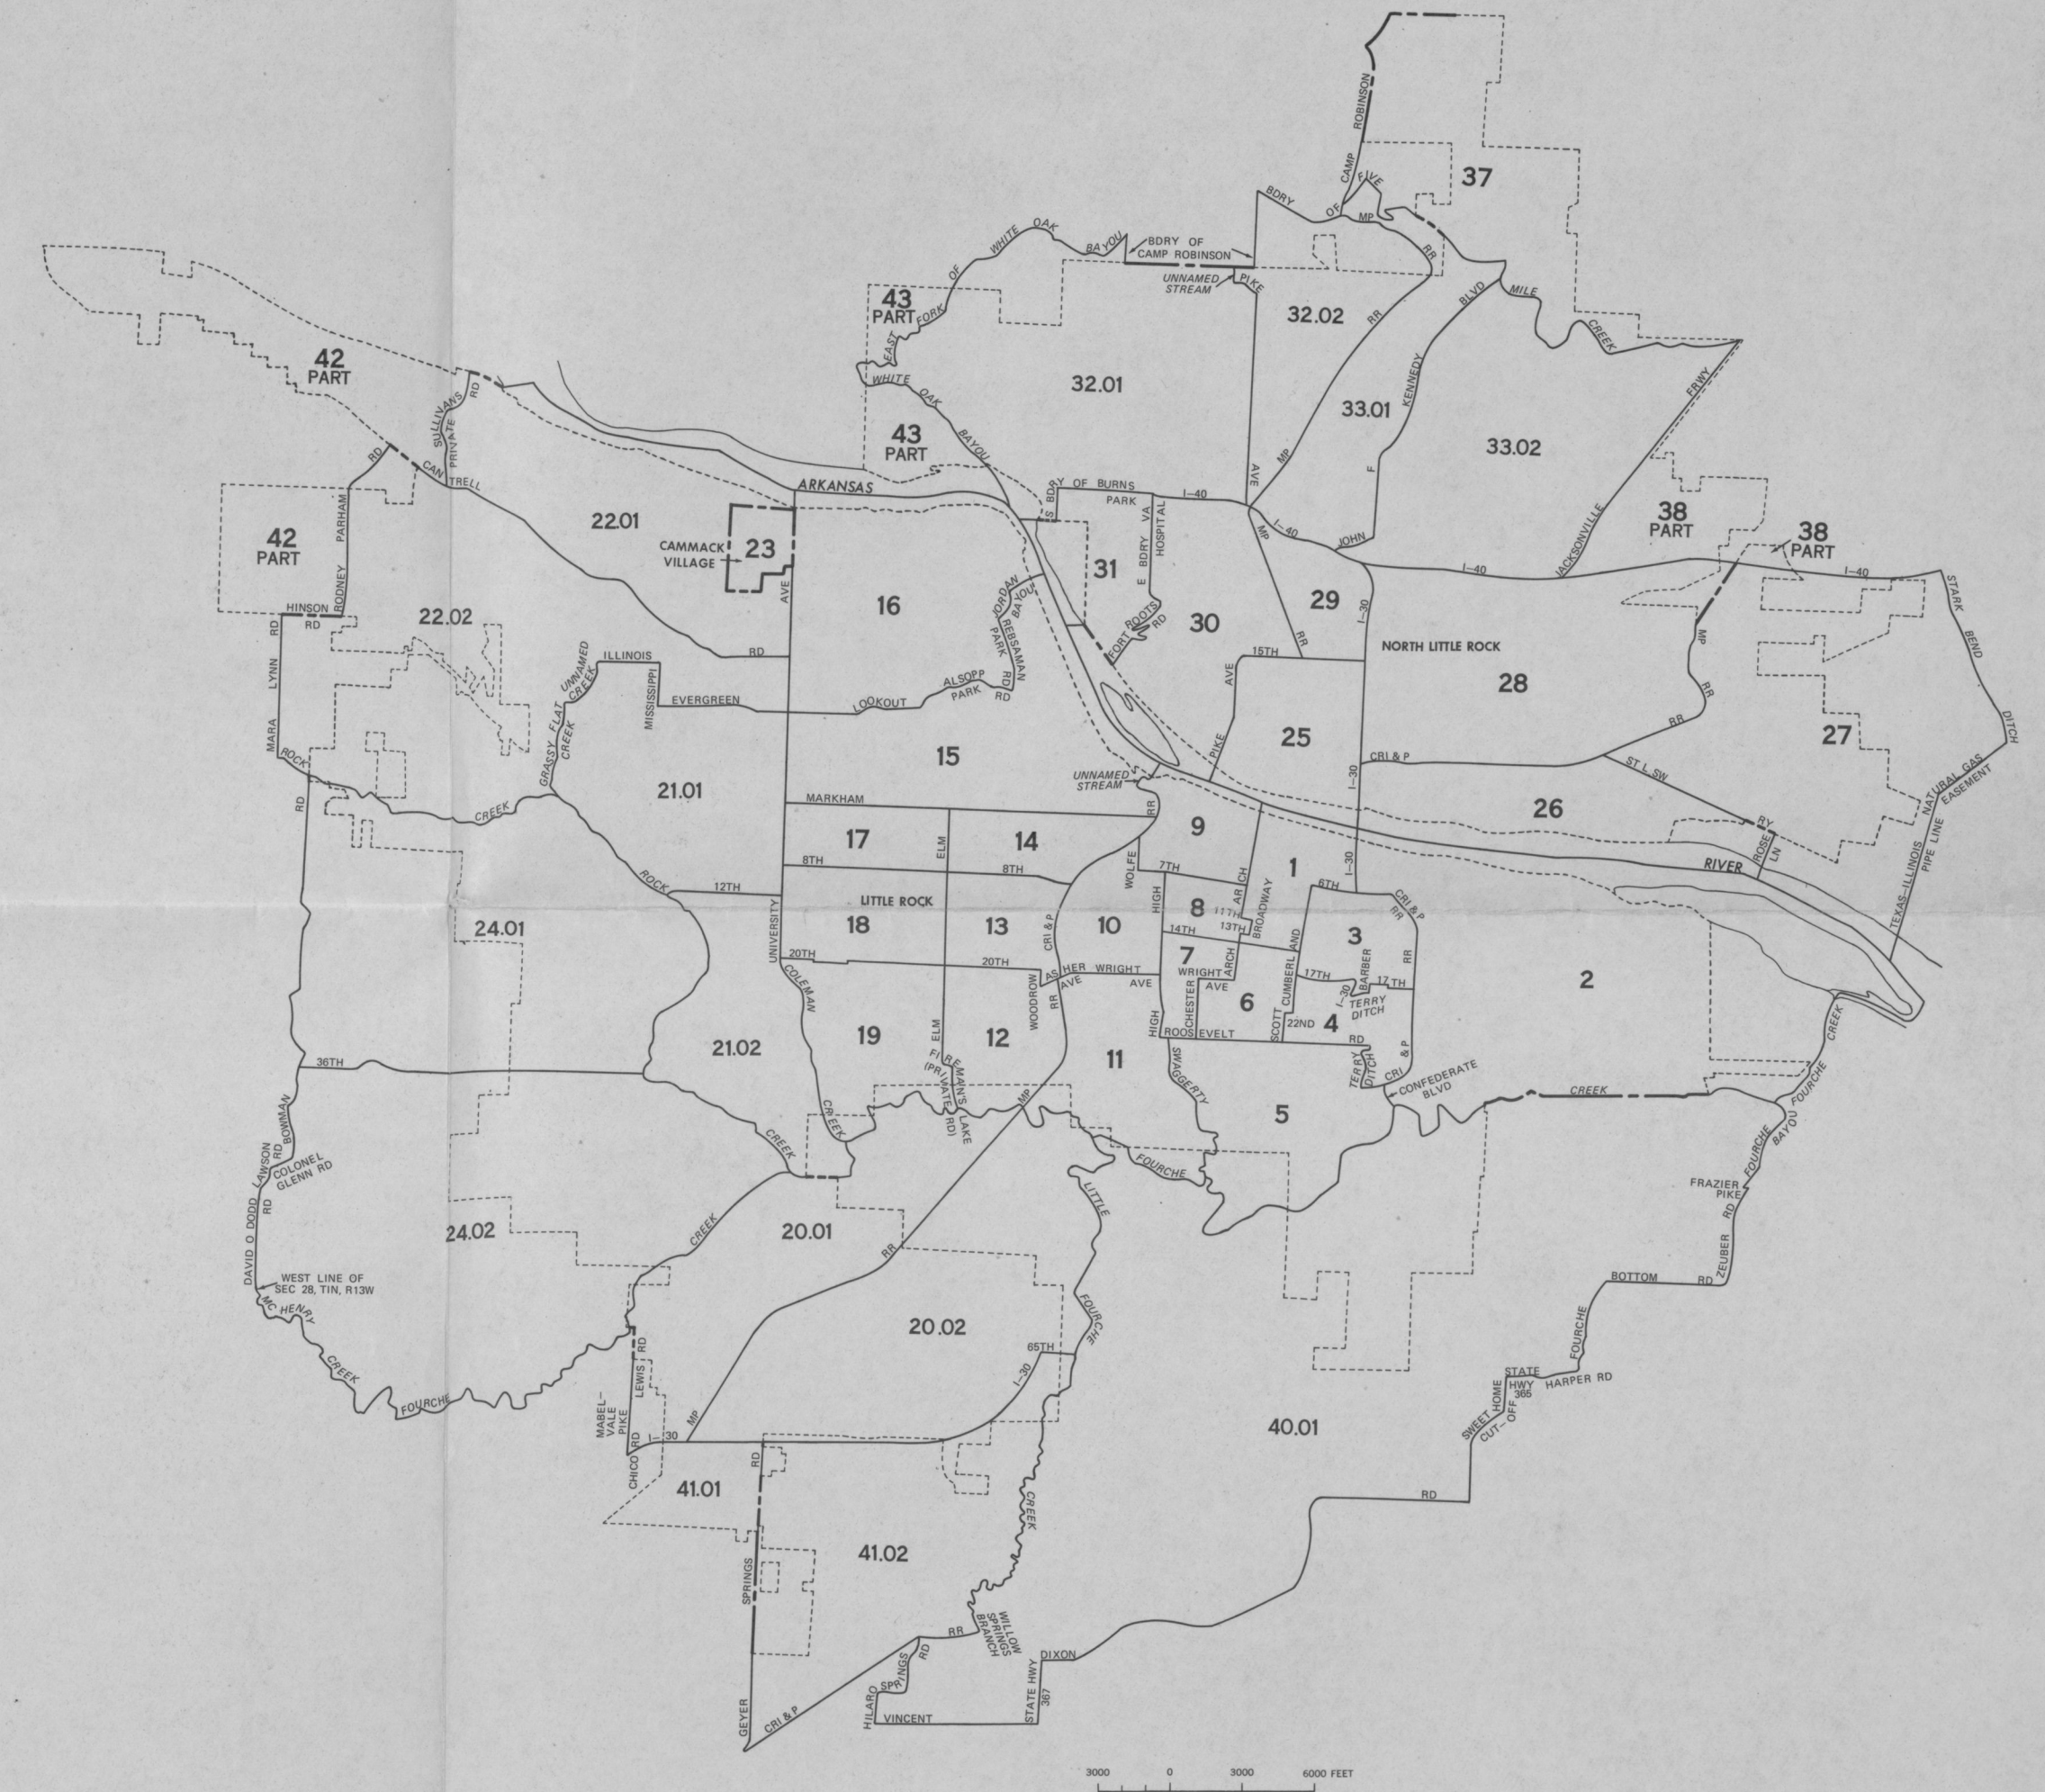

CENSUS TRACTS IN THE LITTLE ROCK-NORTH LITTLE ROCK, ARK. SMSA

Ref
HA
201
1970
A542

INSET MAP - LITTLE ROCK - NORTH LITTLE ROCK AND VICINITY

C3.223/11:
970/115
1081