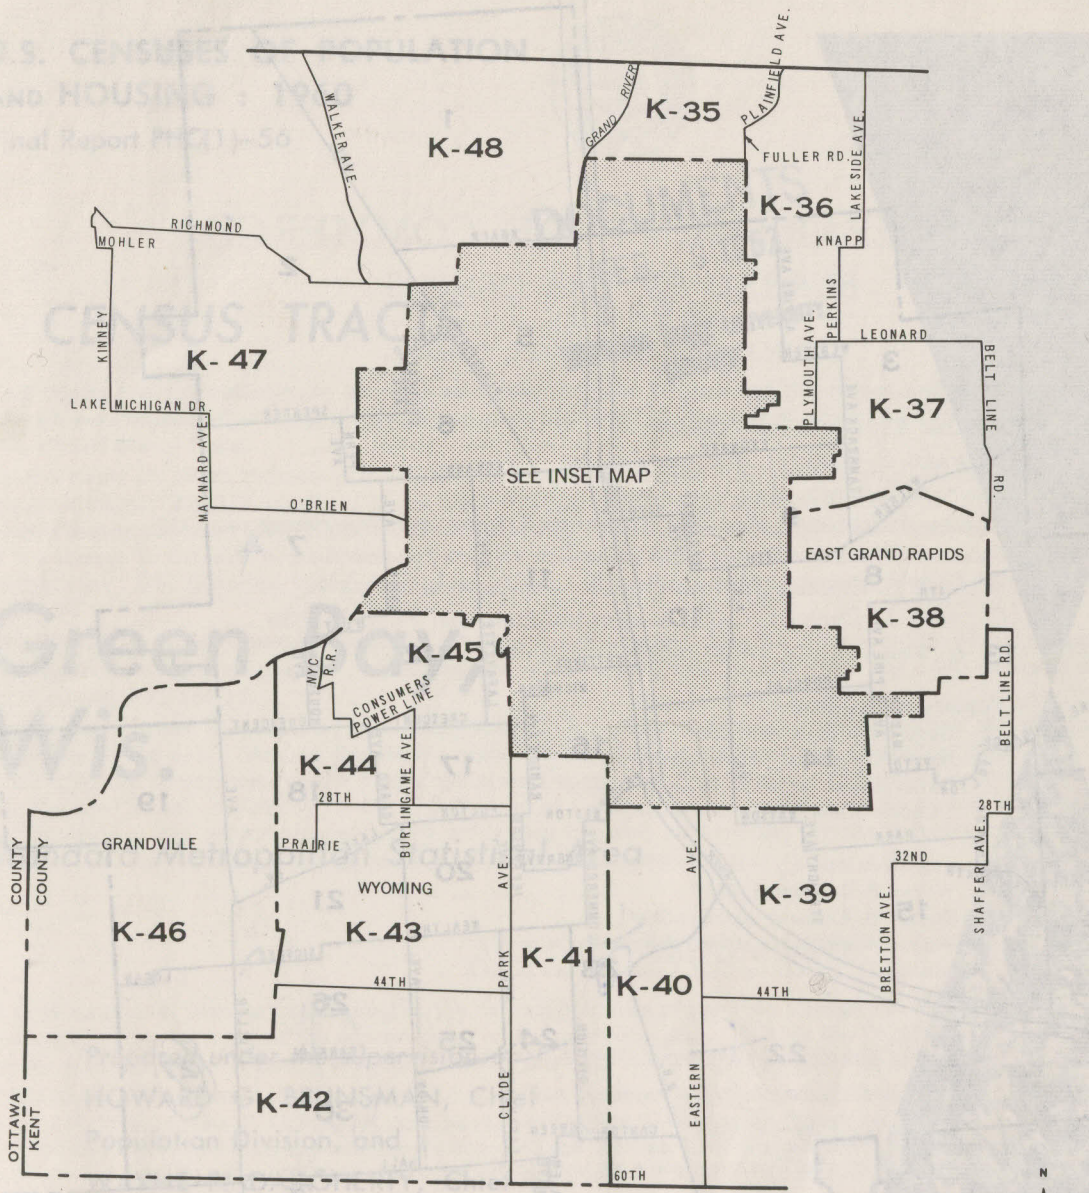

CENSUS TRACTS IN GRAND RAPIDS, MICH. AND ADJACENT AREA

SEE INSET MAP

- Census Tract Boundaries:
- — — — — County Line
 - — — — — Corporate Limit Line
 - — — — — Other Tract Lines

SCALE

U.S. DEPARTMENT OF COMMERCE
Luther H. Nathan, Secretary

U.S. CENSUSES AND HOUSING - 1950
Final Report PHC(1)-56

CENSUS TRACTS IN GRAND RAPIDS, MICH. AND ADJACENT AREA
INSET MAP - GRAND RAPIDS CITY