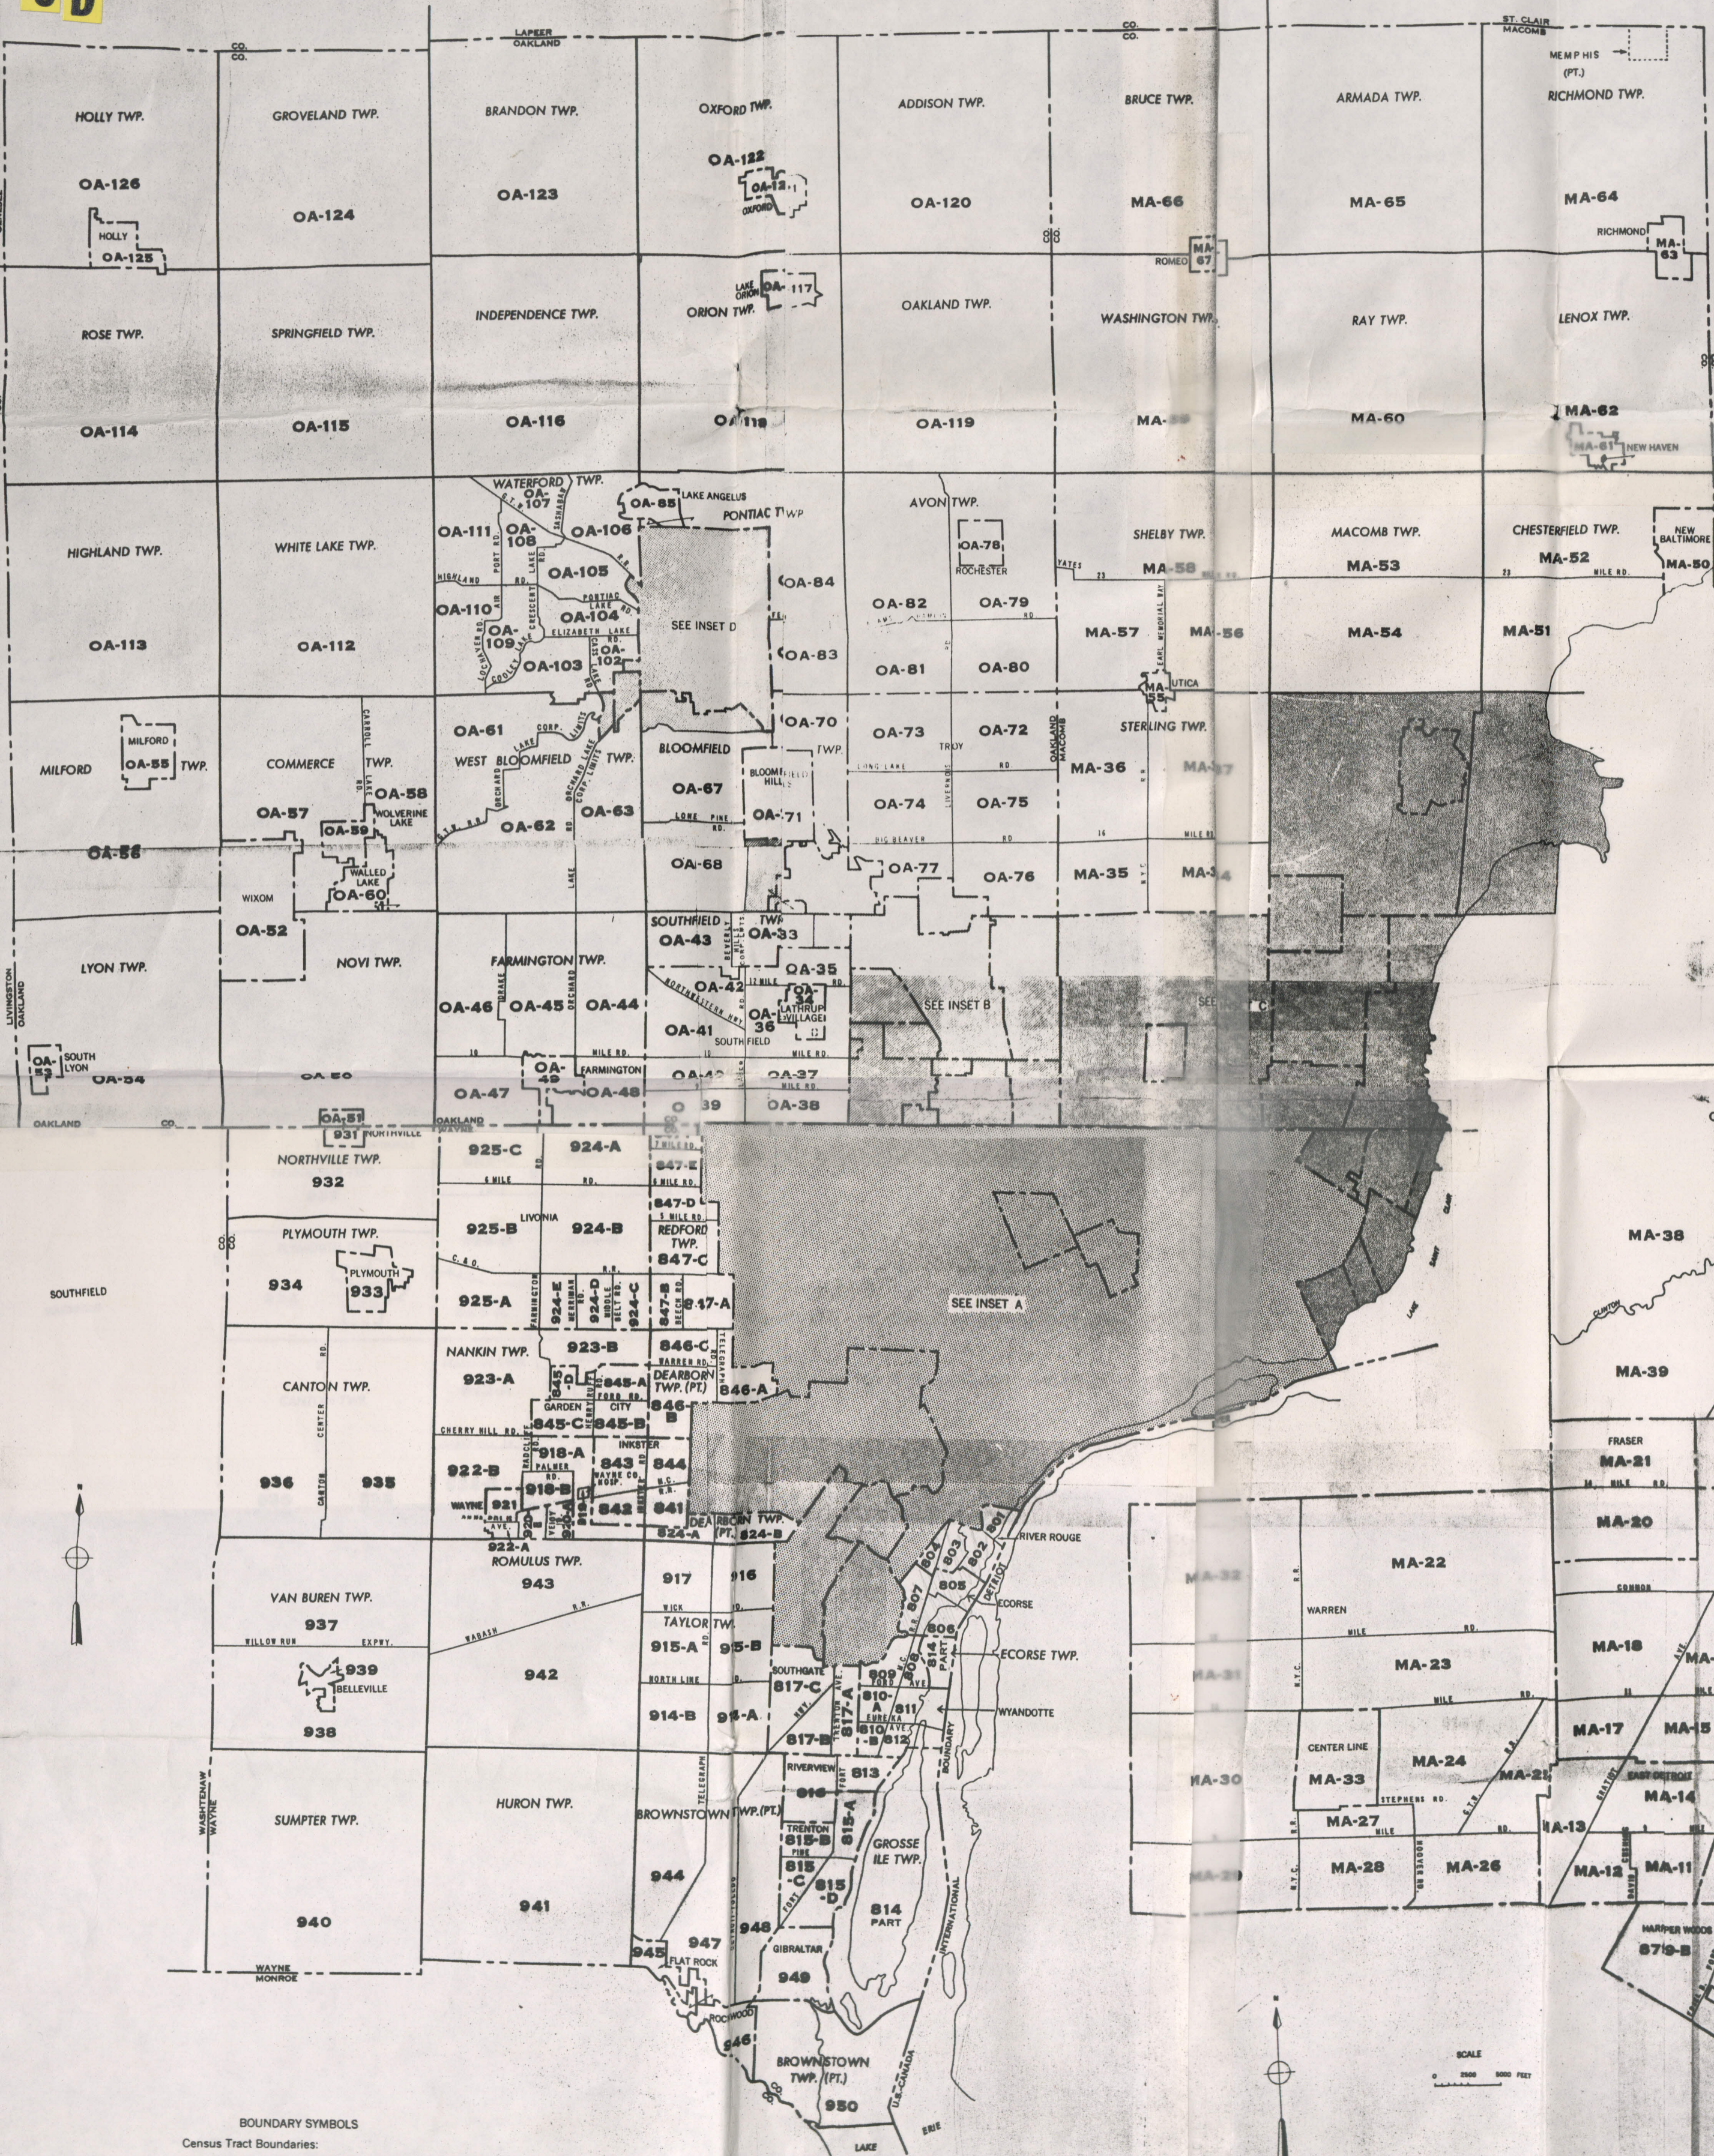

CENSUS TRACTS IN THE DETROIT SMSA

DO NOT CIRCULATE

CD

DOCUMENTS
DEC 19 1986

MICHIGAN STATE UNIVERSITY
LIBRARIES

INSET D - PONTIAC CITY AND ADJACENT AREA

INSET C - AREA NORTHEAST OF DETROIT CITY

BOUNDARY SYMBOLS
Census Tract Boundaries:
State Line
County Line
Corporate Limit Line
Minor Civil Division Line
Other Tract Lines
Boundaries Which Are Not Tract Lines:
Corporate Limit Line

SCALE
0 1 2 3 4 5 MILES

SCALE
0 2500 5000 FEET