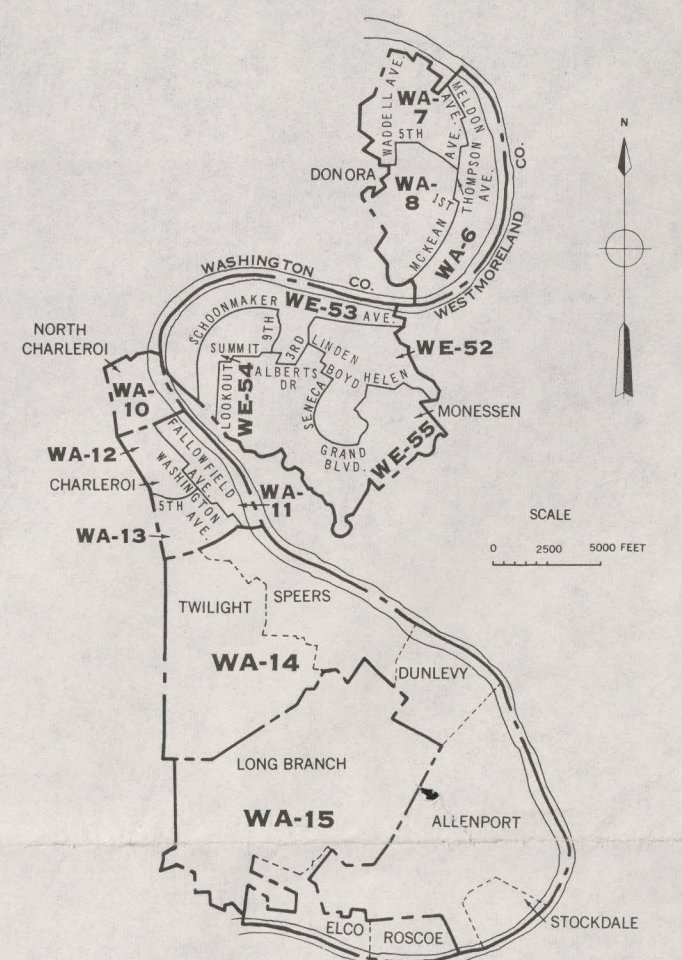

CENSUS TRACTS IN THE PITTSBURGH SMSA

INSET B - WASHINGTON CITY AND ADJACENT AREA

INSET C - BEAVER FALLS CITY AND ADJACENT AREA

INSET D - ALIQUIPPA CITY AND ADJACENT AREA

INSET E - NEW KENSINGTON CITY AND ADJACENT AREA

INSET F - CLAIRTON CITY

INSET G - MONESSEN CITY AND ADJACENT AREA

INSET H - GREENSBURG CITY AND ADJACENT AREA

This map is part of the report U.S. Census of Population and Housing: 1960, Census Tracts, Final Report PHC(1)-111.